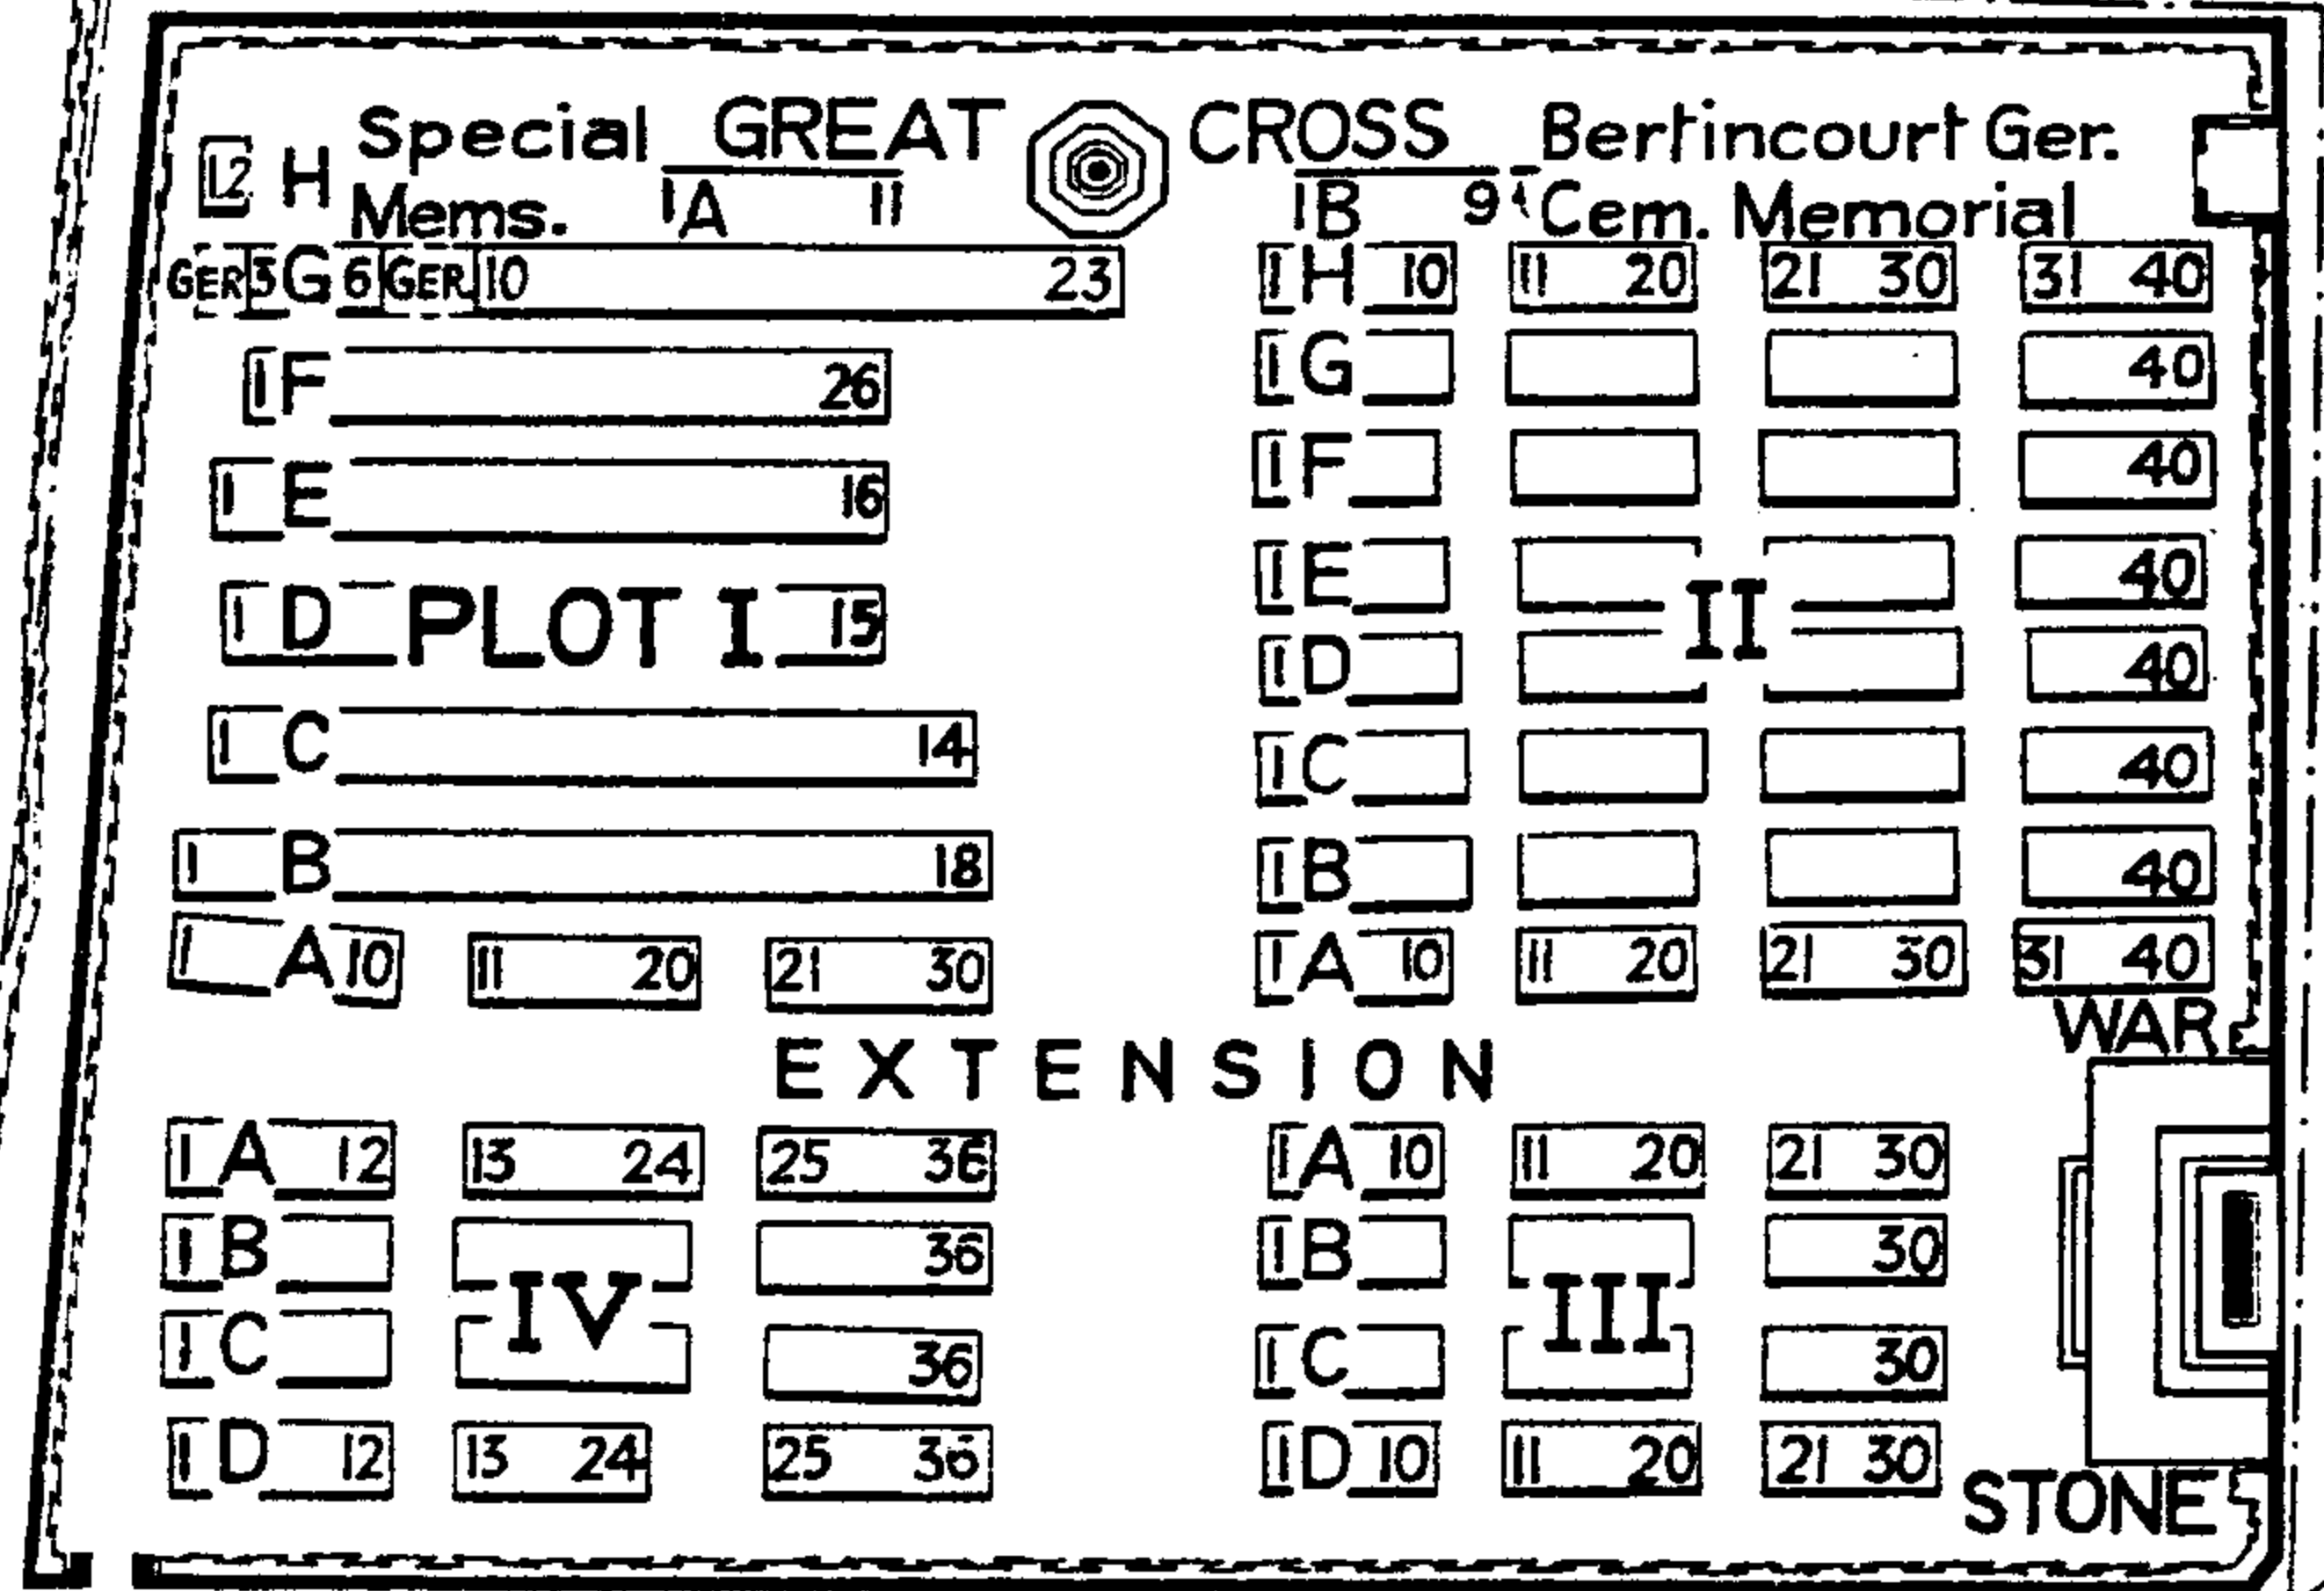

CEMETERY BOUNDARY

ROAD

TO LEBUCQUIERE

ENTRANCE

COMMUNAL CEMETERY

CRUCIFIX

CART TRACK

1/2 MILE TO VELU STA.

TO LEBUCQUIERE

LEBUCQUIERE COMMUNAL CEMETERY EXTENSION.