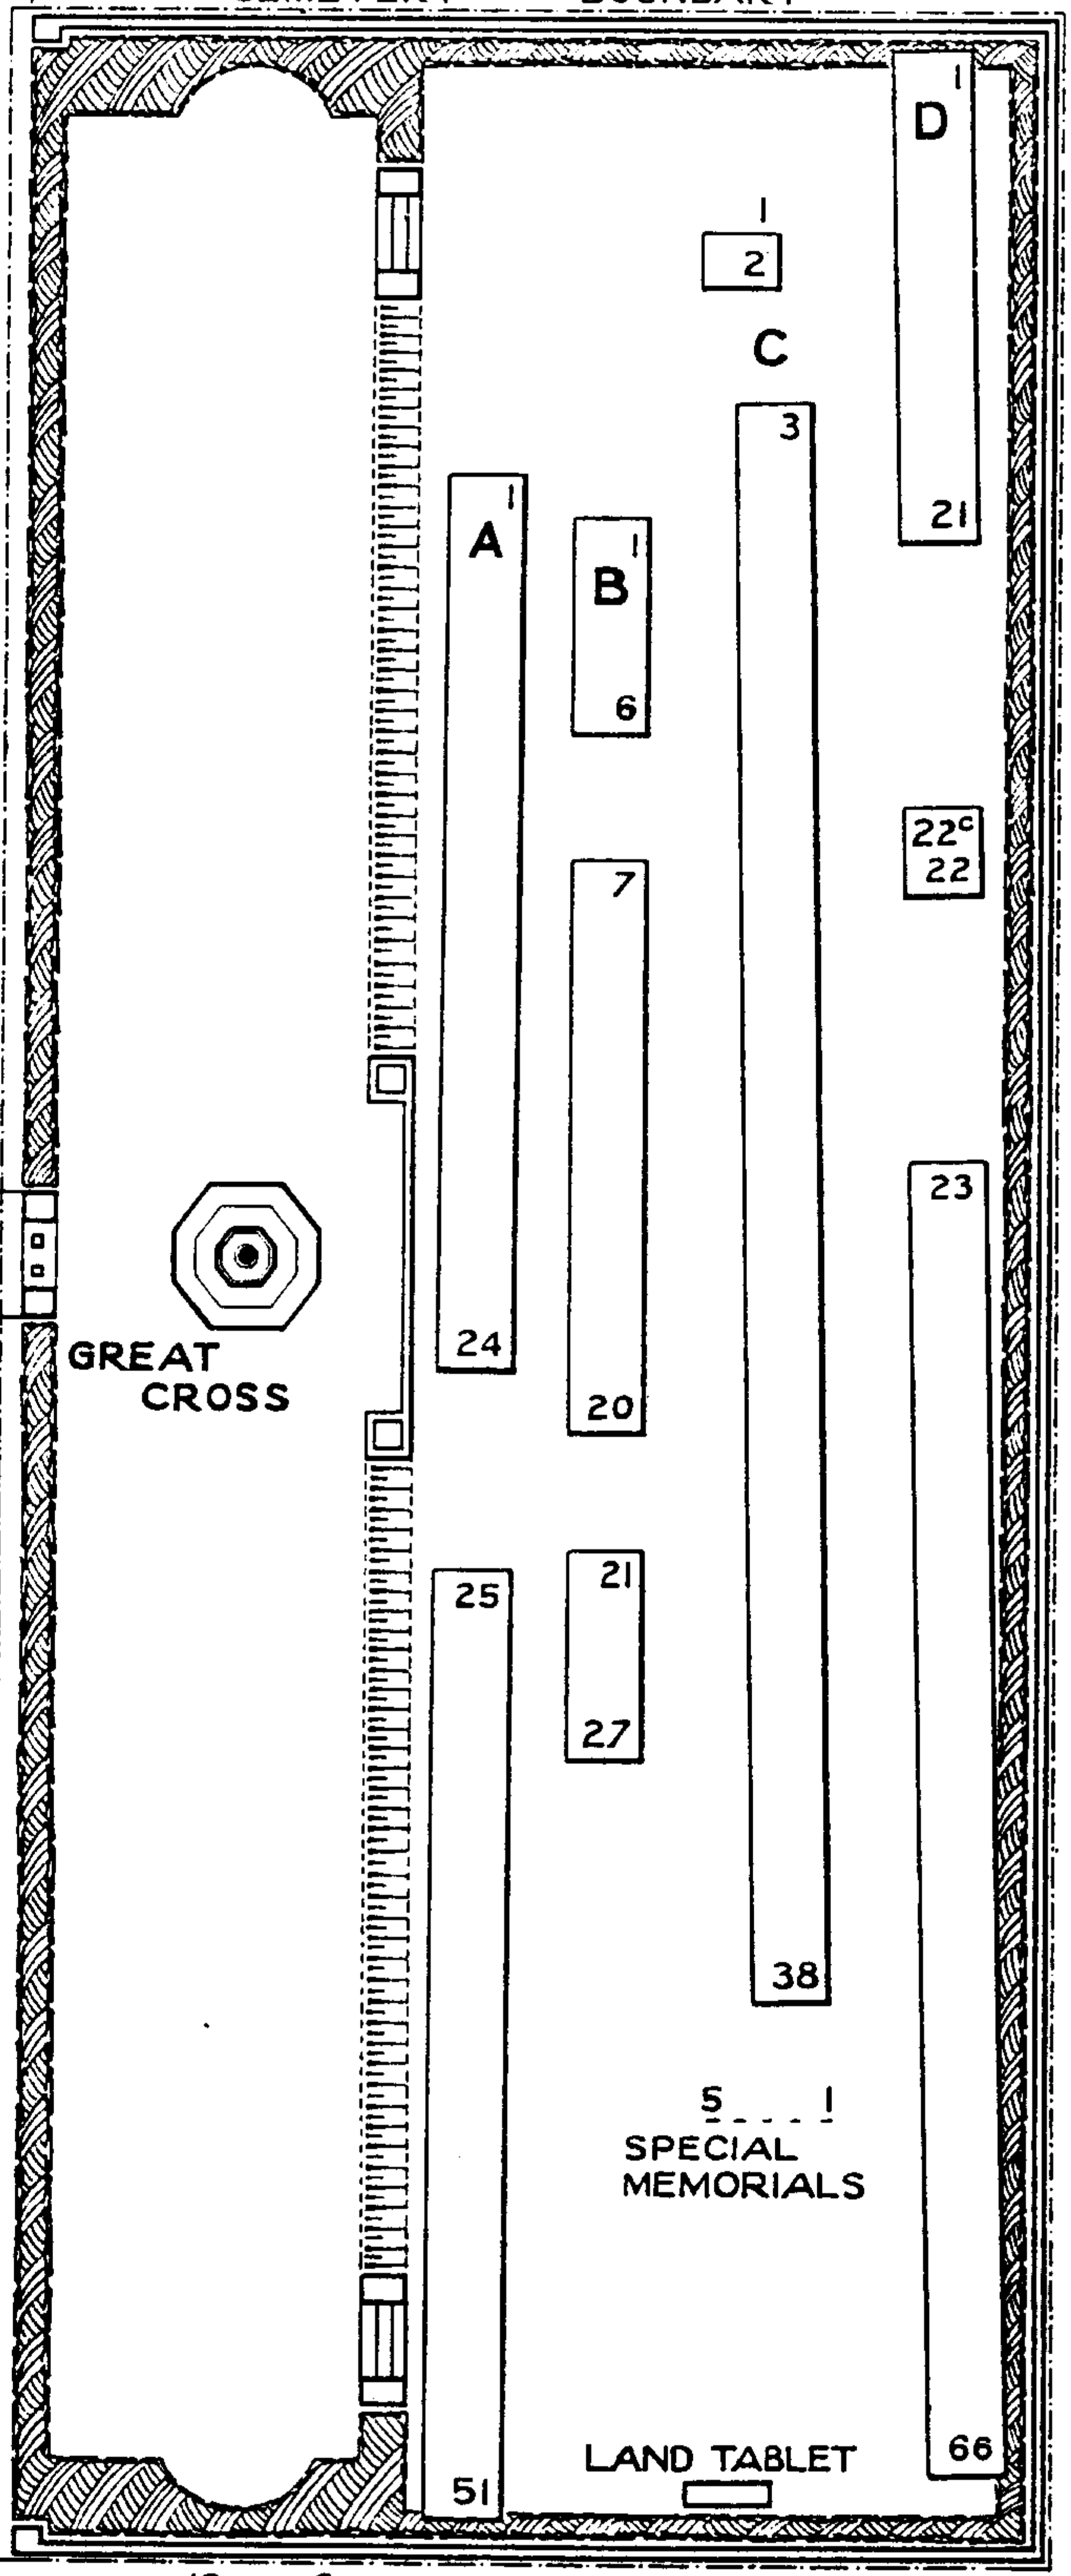

CEMETERY BOUNDARY

TO NEUVE-EGLISE STATION 3 1/4 MILES
TO BAILLEUL STATION 8 MILES

TO LA BASSE-VILLE HALTE 3 3/4 MILES
TO WARNETON STATION 4 1/4 MILES

ENTRANCE

10 0 60
SCALE OF FEET

UNDERHILL FARM CEMETERY.