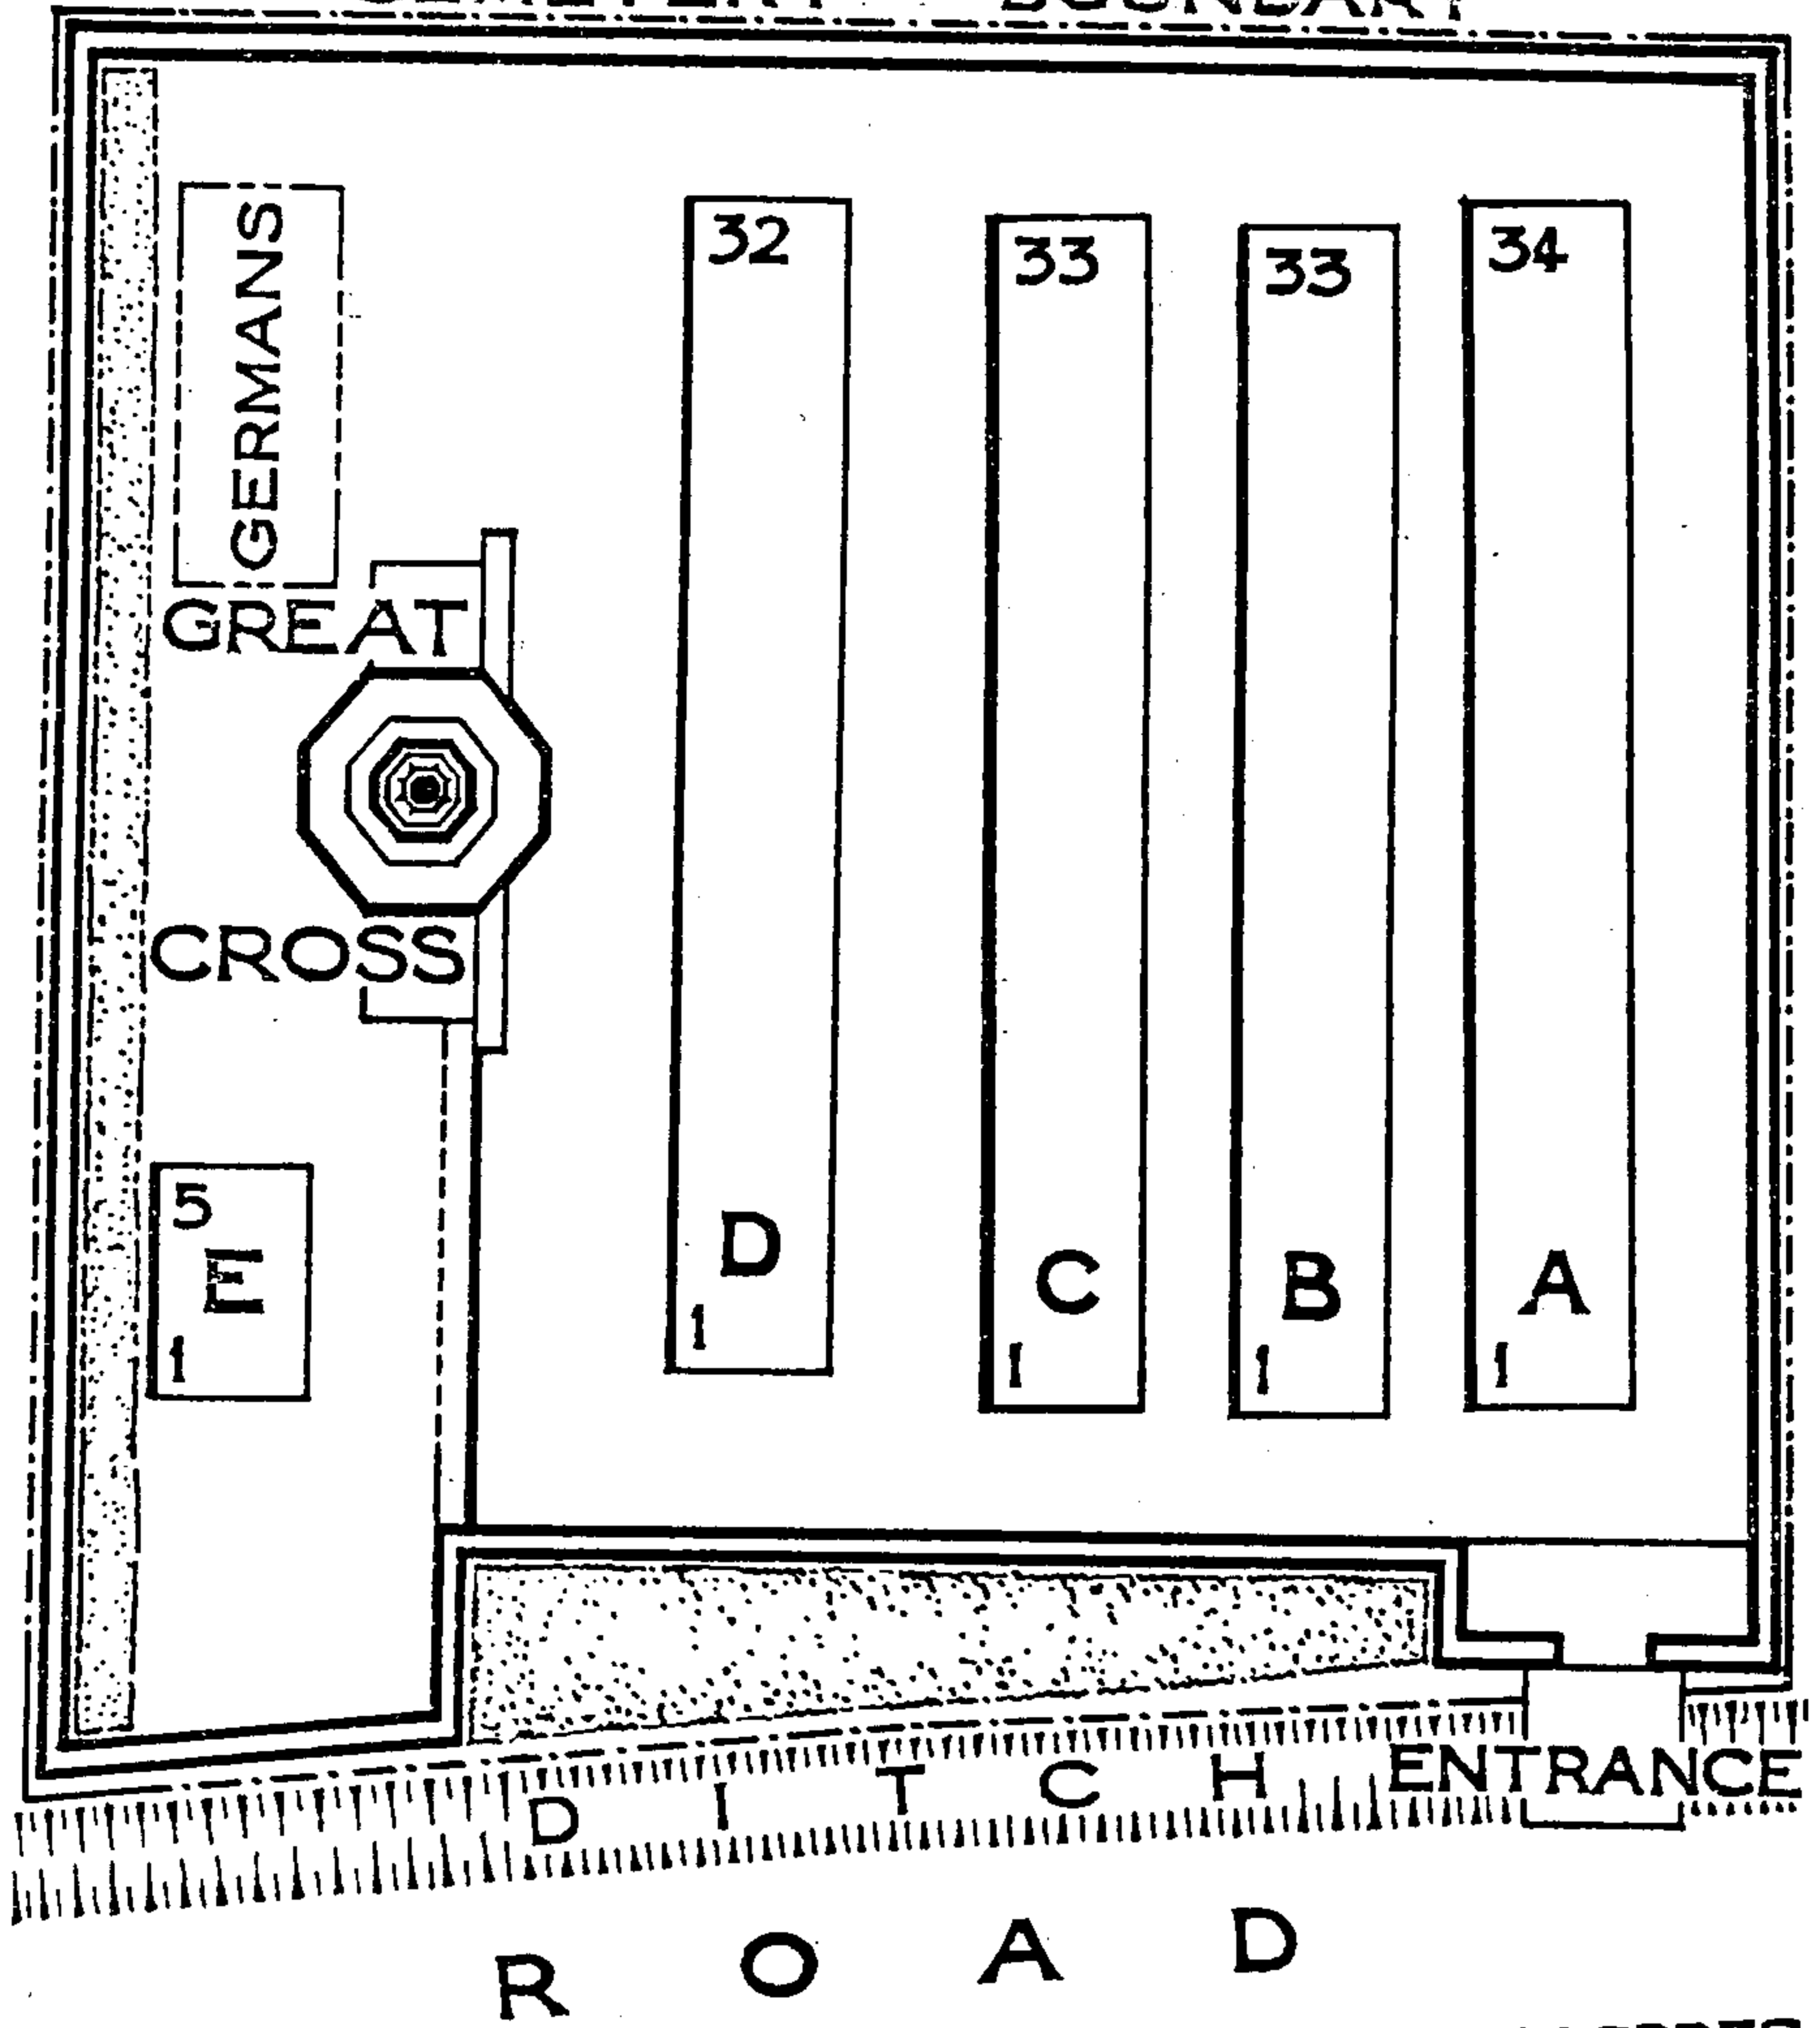

CEMETERY BOUNDARY

FROM RIEUX

TO HASPRES STATION 1 1/8 MILES

YORK CEMETERY, HASPRES.