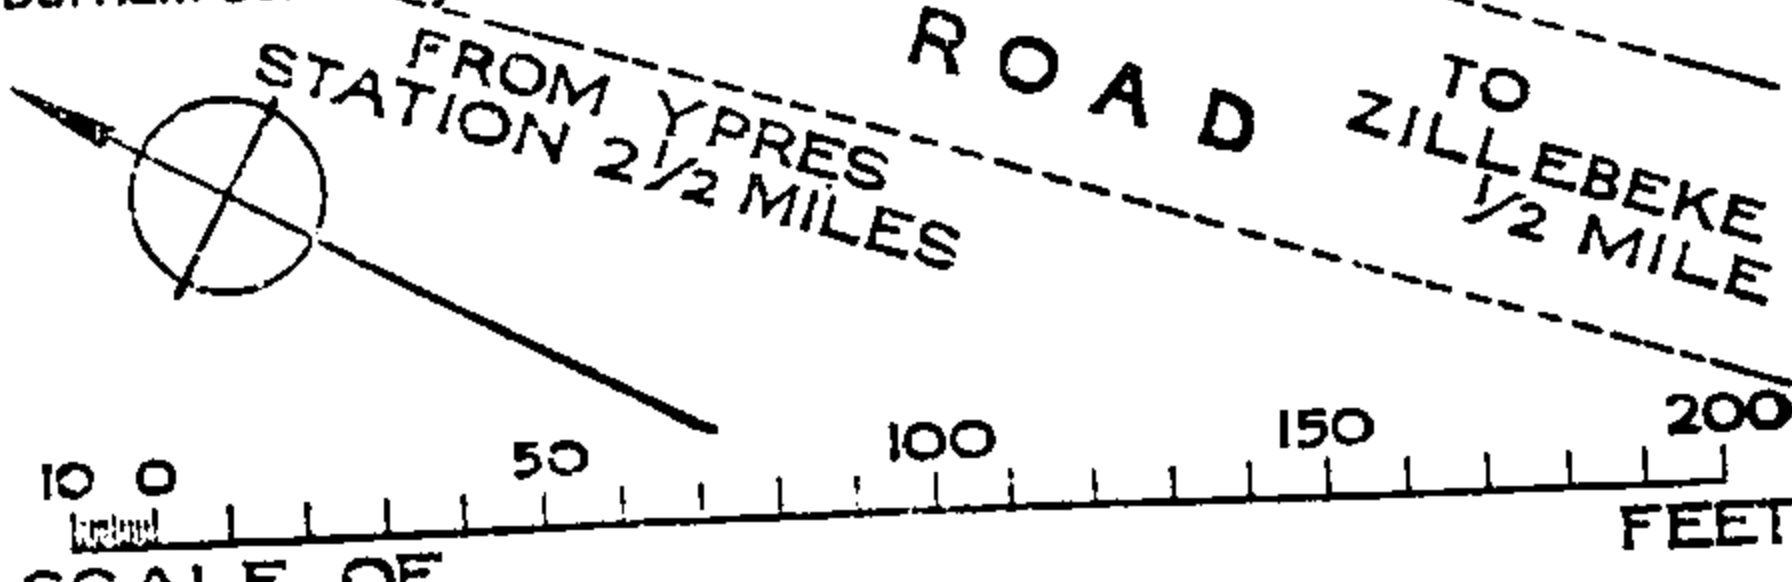

Special Memorials

- ENTRANCE
- Trench Railway Cemetery Memorial
- Poelcapelle Ger. Cem. N°4 Mem.
- Keerselaere West German Cem. Mem.
- St. Julien East Ger. Cem. Memorial
- Durham Cemetery Memorial
- Weidendreef Ger. Cem. Memorial
- Reutel German Cem. Mem.
- Transport Farm Annexe Memorial
- Becelaere Ger. Cem. N°1 Memorial
- Broodseinde Rifleman Cem. Mem.
- Wallemolen Ger. Cem. Memorial.
- Garter Point Cem. Memorial.

PERTH CEMETERY (CHINA WALL).