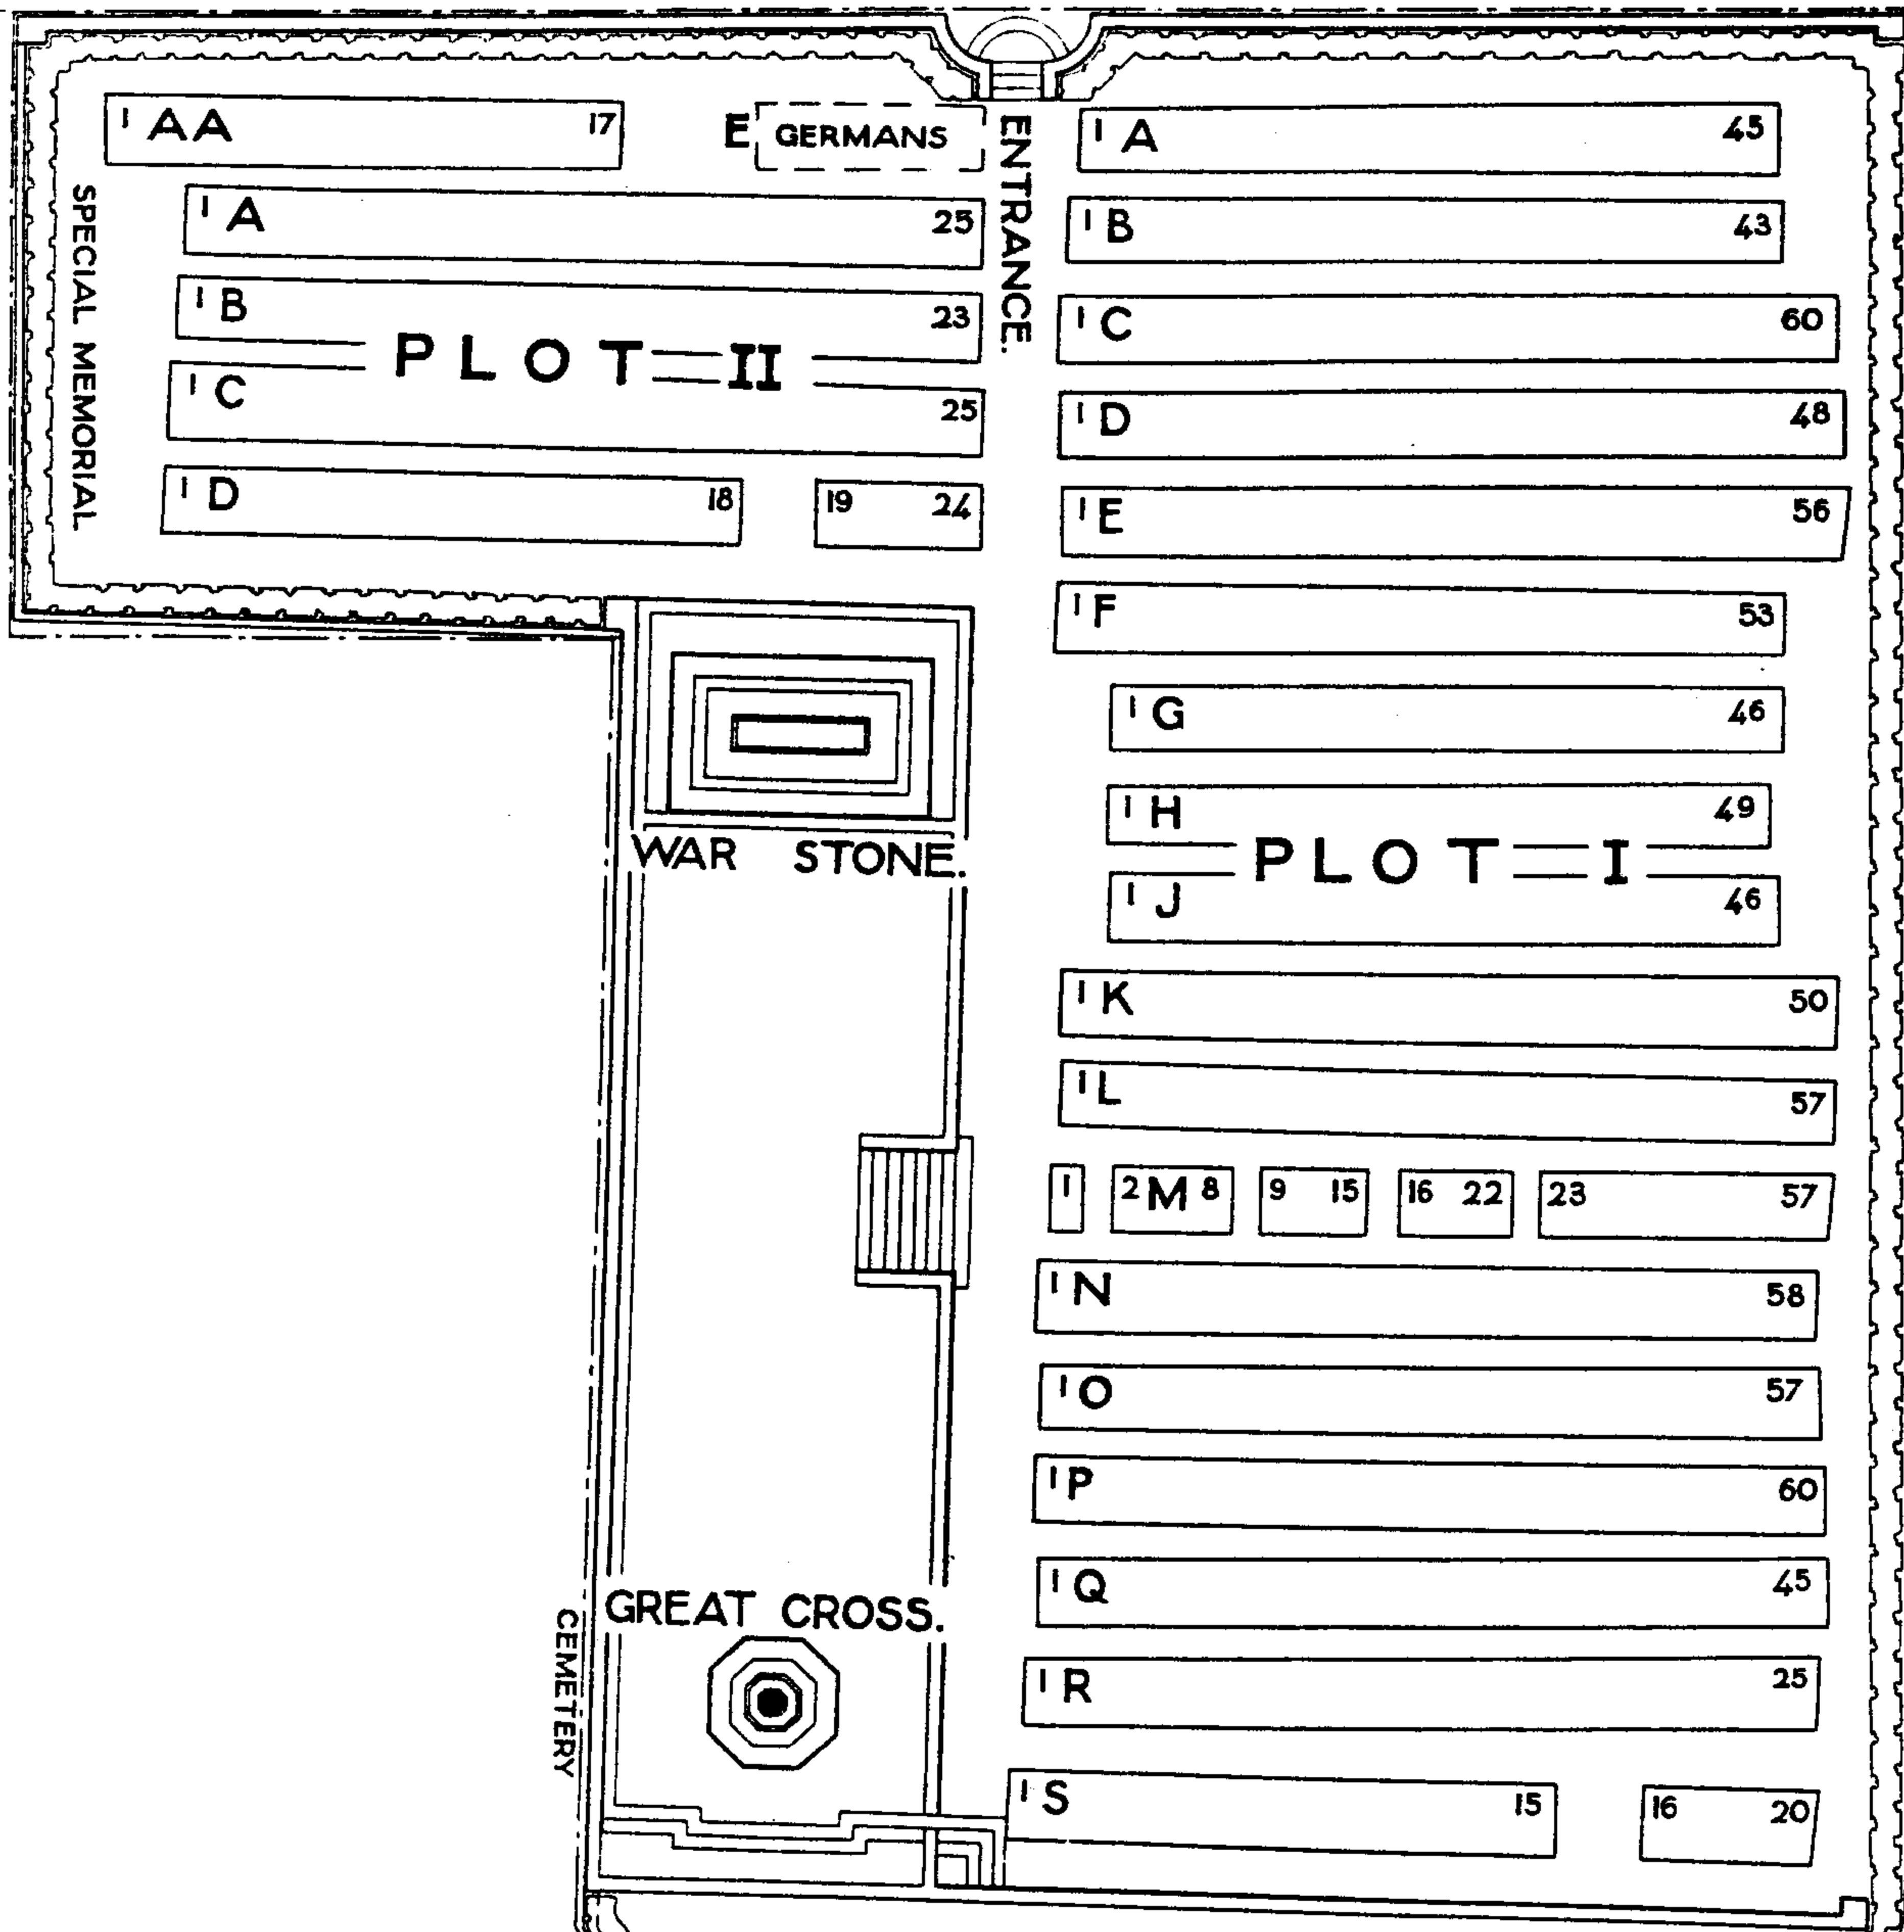

L A N E

TO GODEWAERSVELDE STA. $\frac{3}{8}$ MILES.

D
A

10 0 10 20 30 40 50 85
SCALE OF FEET

GODEWAERSVELDE BRITISH CEMETERY.