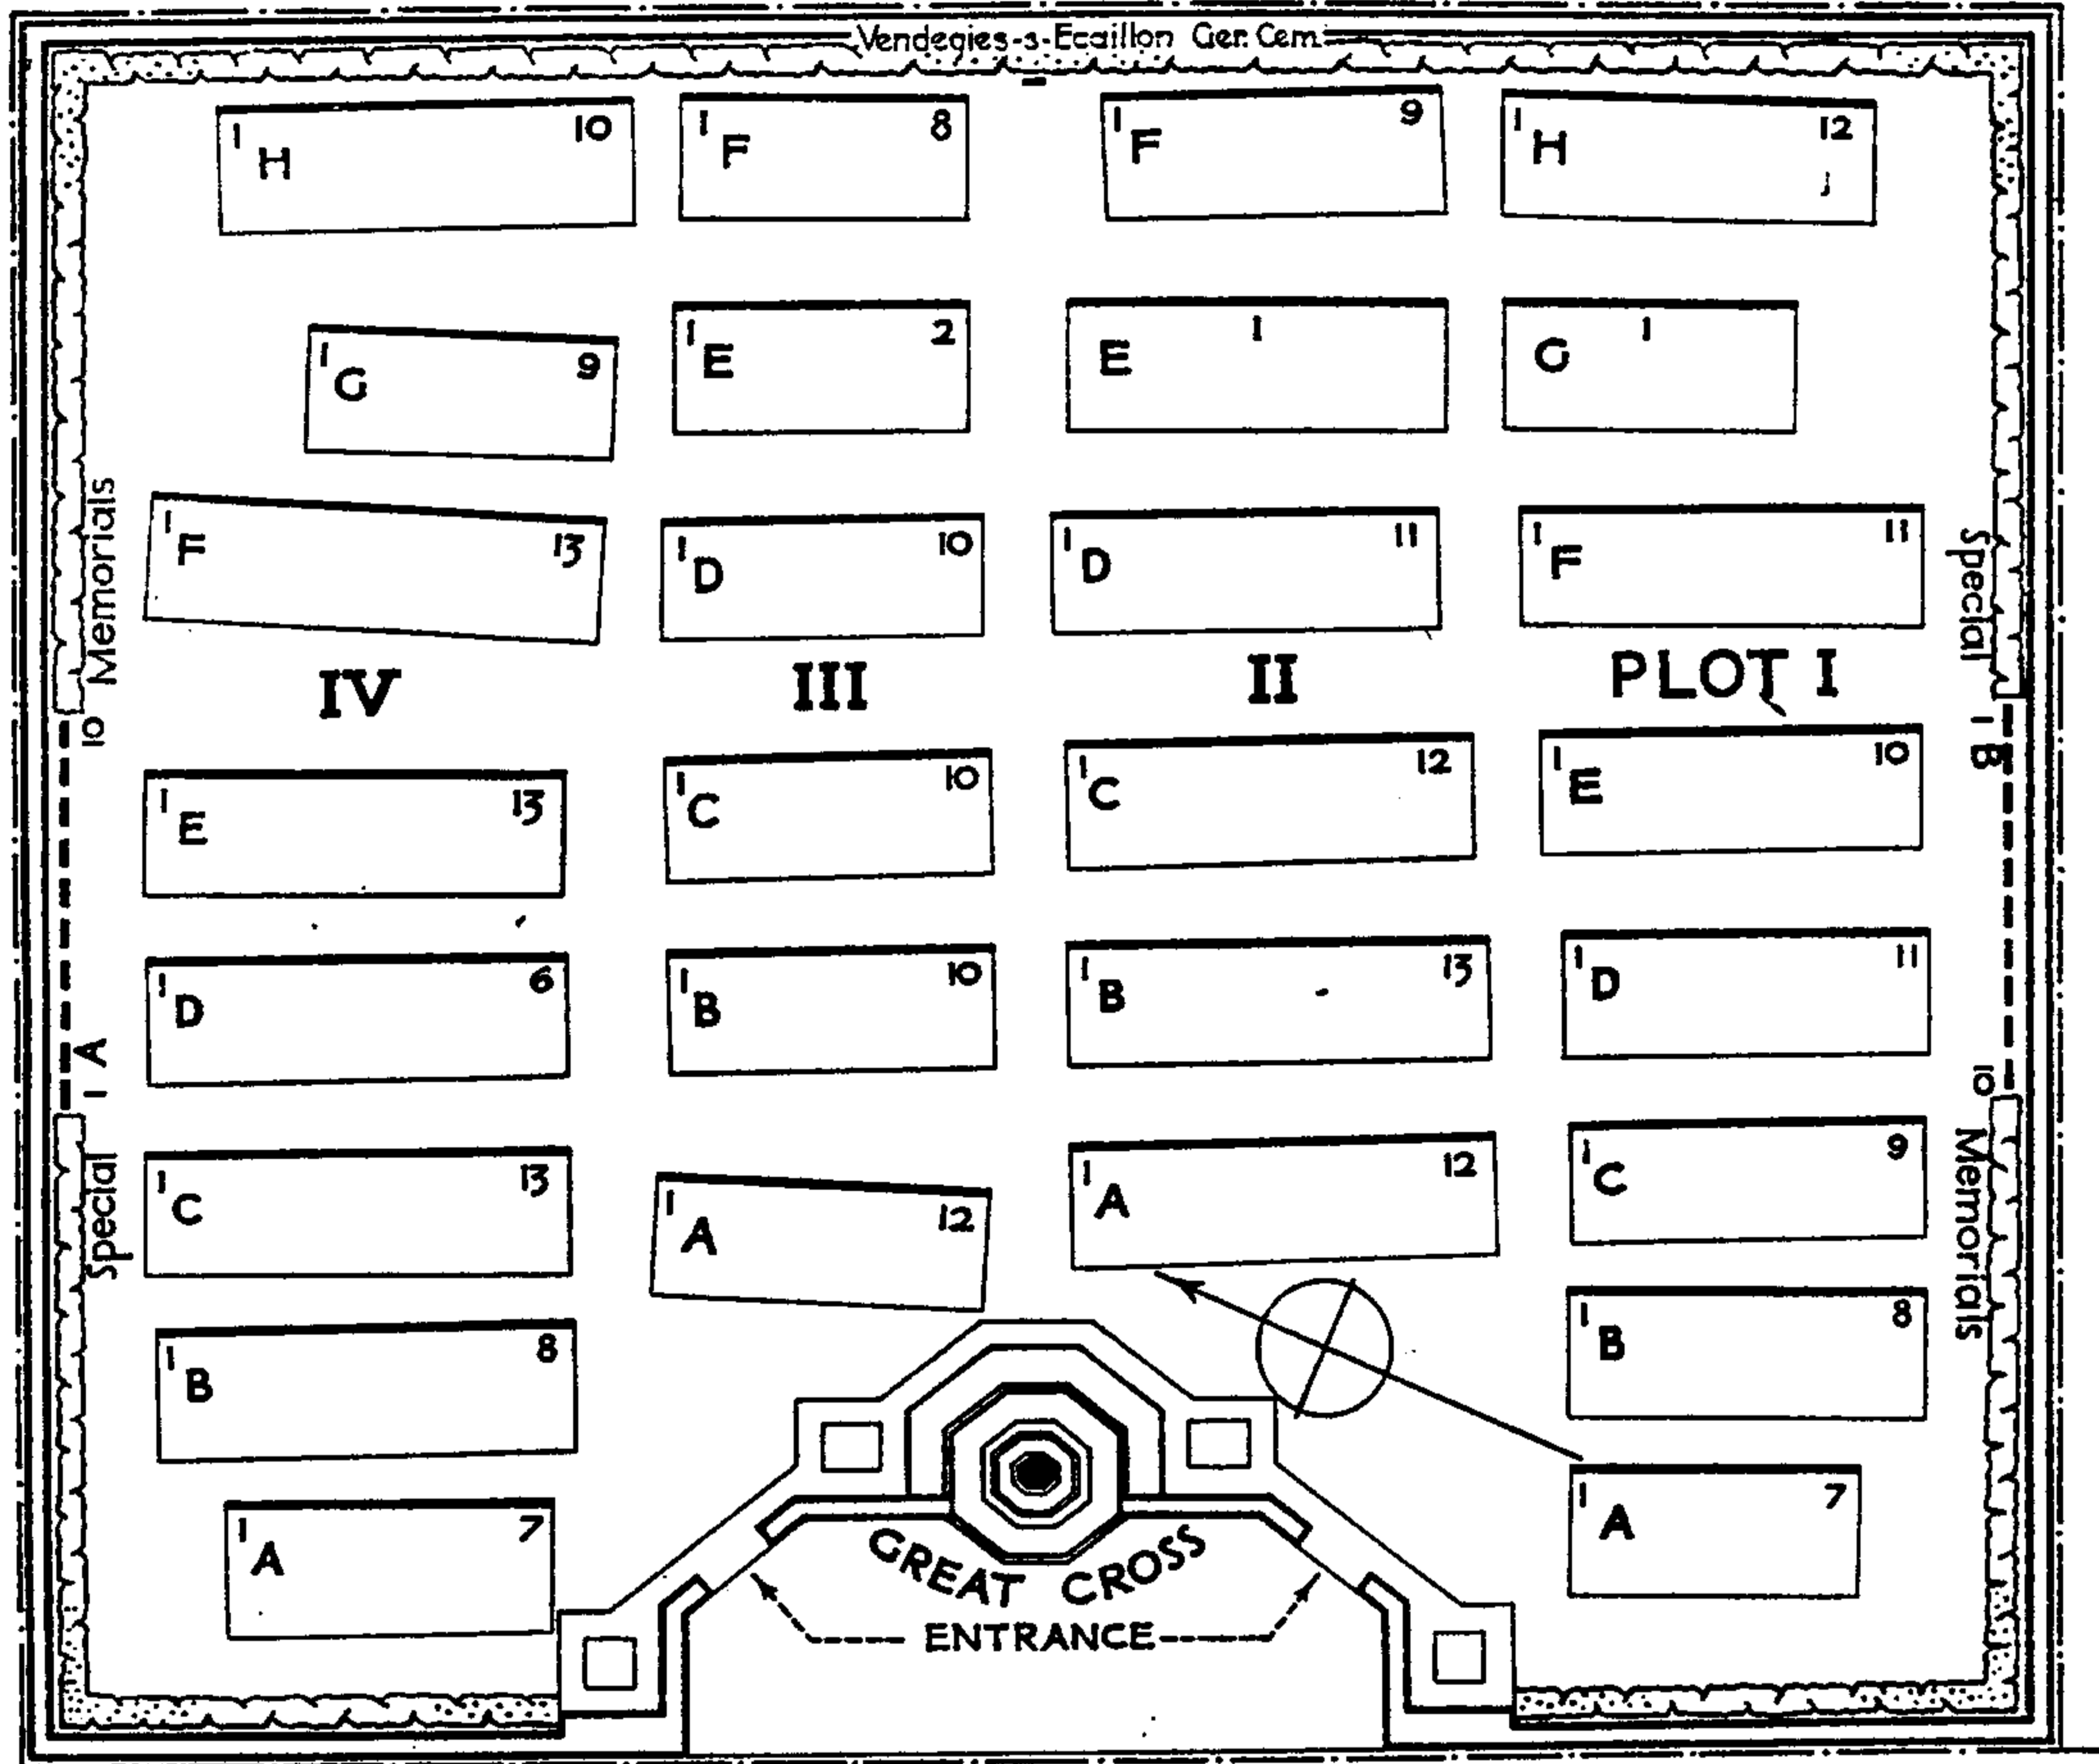

CEMETERY BOUNDARY

Vendegies-s-Ecaillon Gen. Cem.

FOOTPATH

FROM IWUY $1\frac{3}{4}$ MILES

ROAD

TO RIEUX $\frac{3}{4}$ MILE

WELLINGTON CEMETERY, RIEUX-EN-CAMBRESIS.