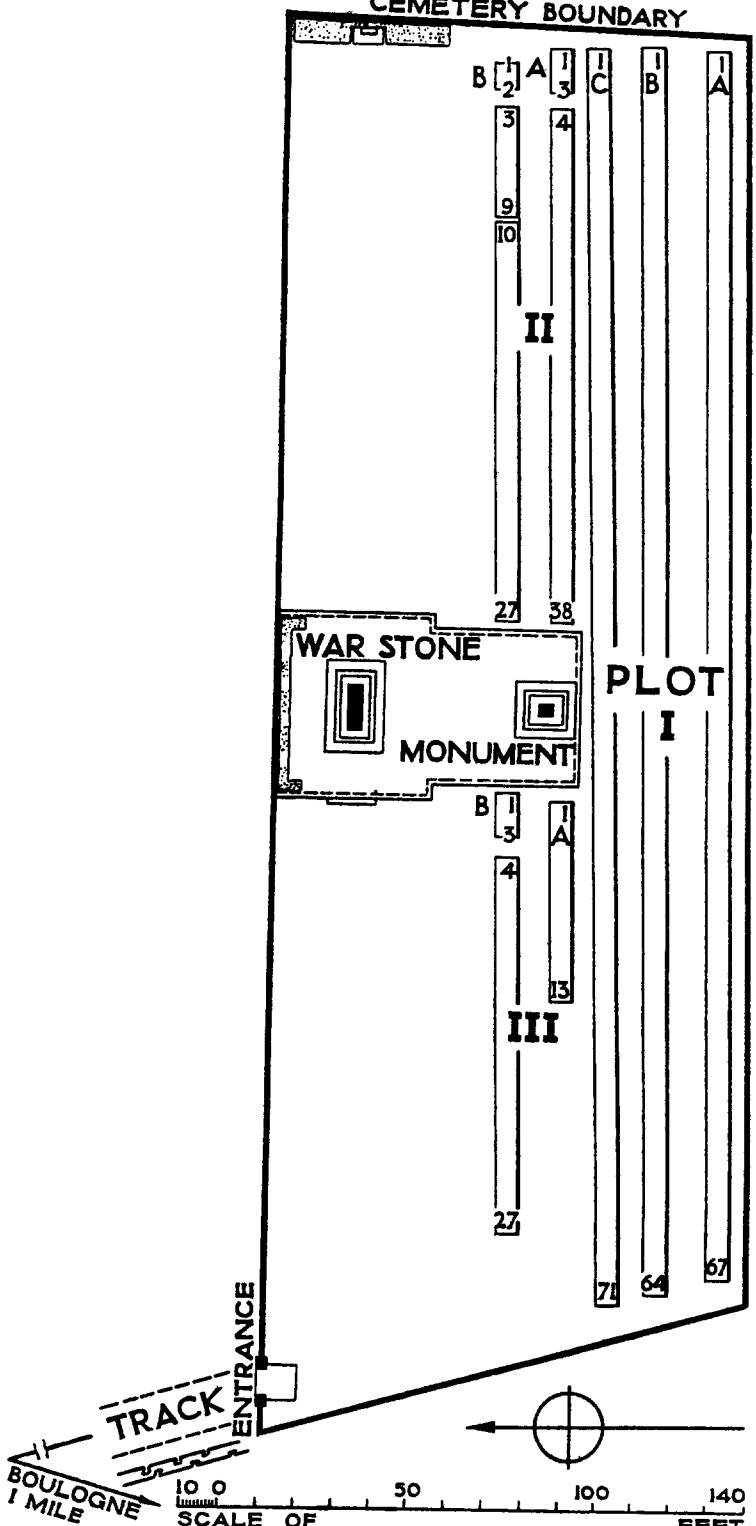

CEMETERY BOUNDARY

B 1 2 A 1 3 C 1 B 1 A
3 4
9 10
27 38
71 64 67

WAR STONE
MONUMENT

PLOT I

B 1 3 A 1
4 13
27

III

ENTRANCE

TRACK

BOULOGNE 1 MILE

10 0 50 100 140
SCALE OF FEET

MEERUT MILITARY CEMETERY