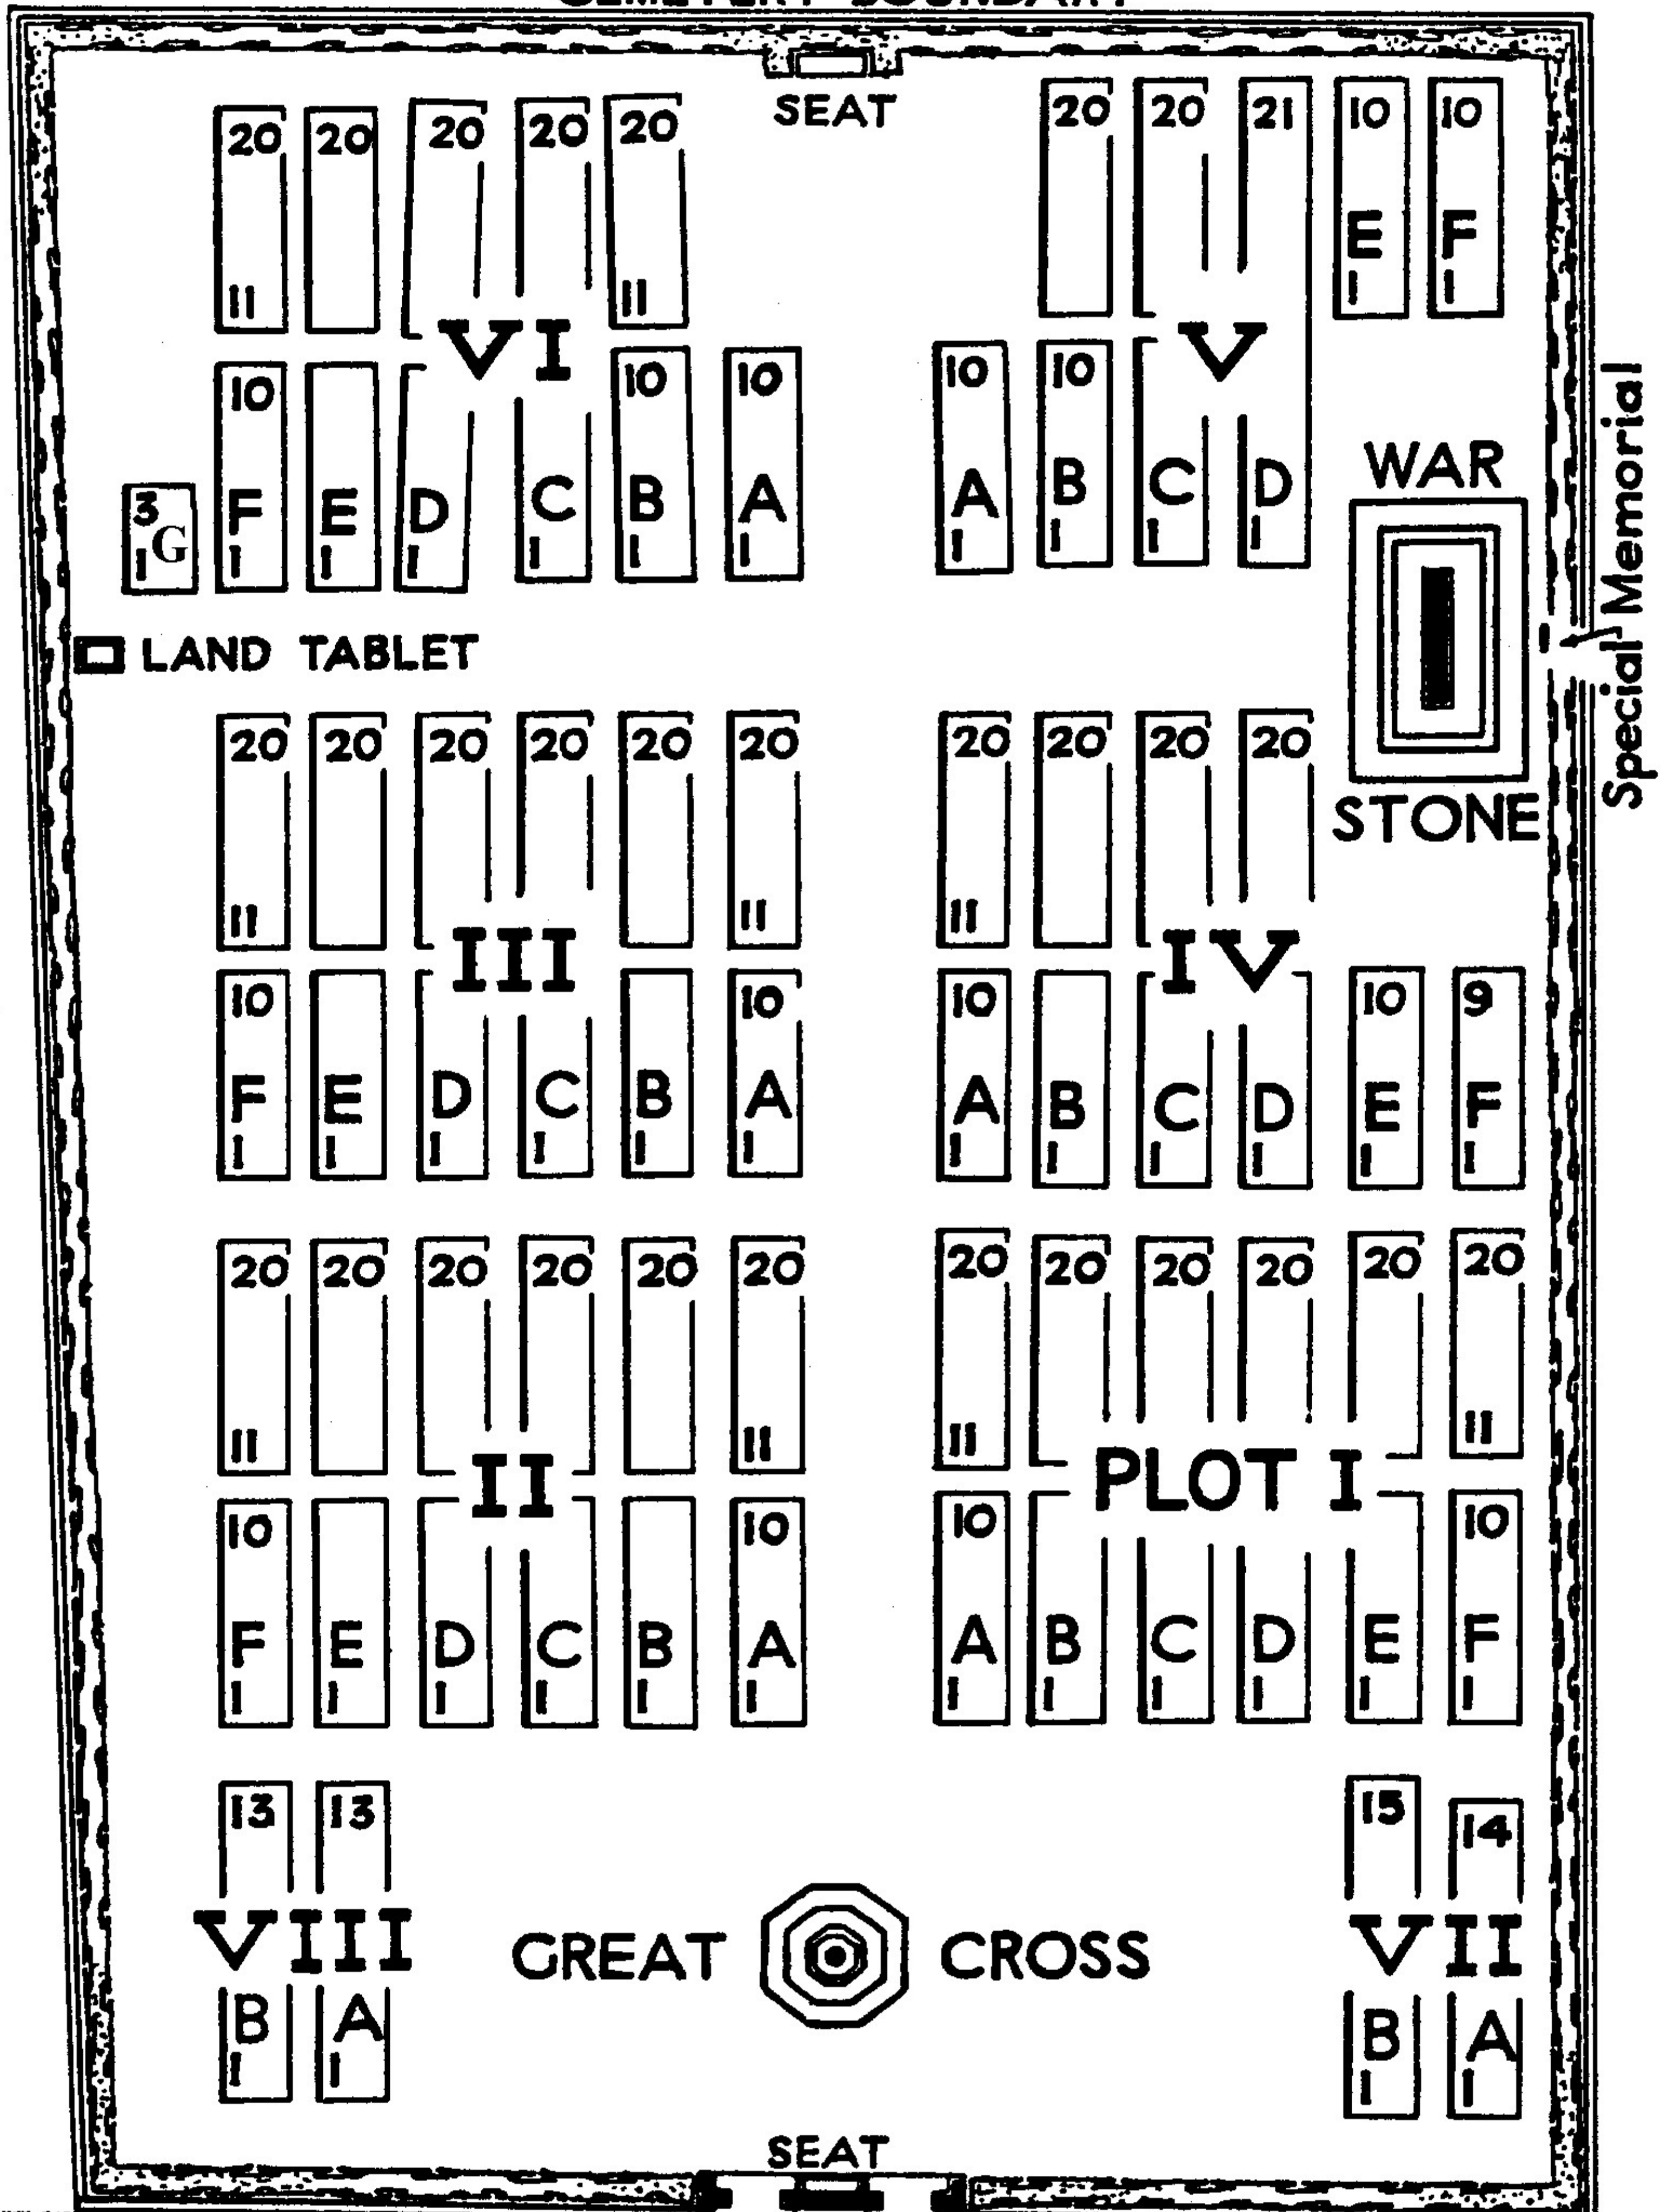

CEMETERY BOUNDARY

LAND TABLET

Special Memorial

1/2 MILE TO AUBERS STA.

ENTRANCE ROAD

1 MILE TO HERLIES

10 0 80
SCALE OF FEET

AUBERS RIDGE BRITISH CEMETERY, AUBERS