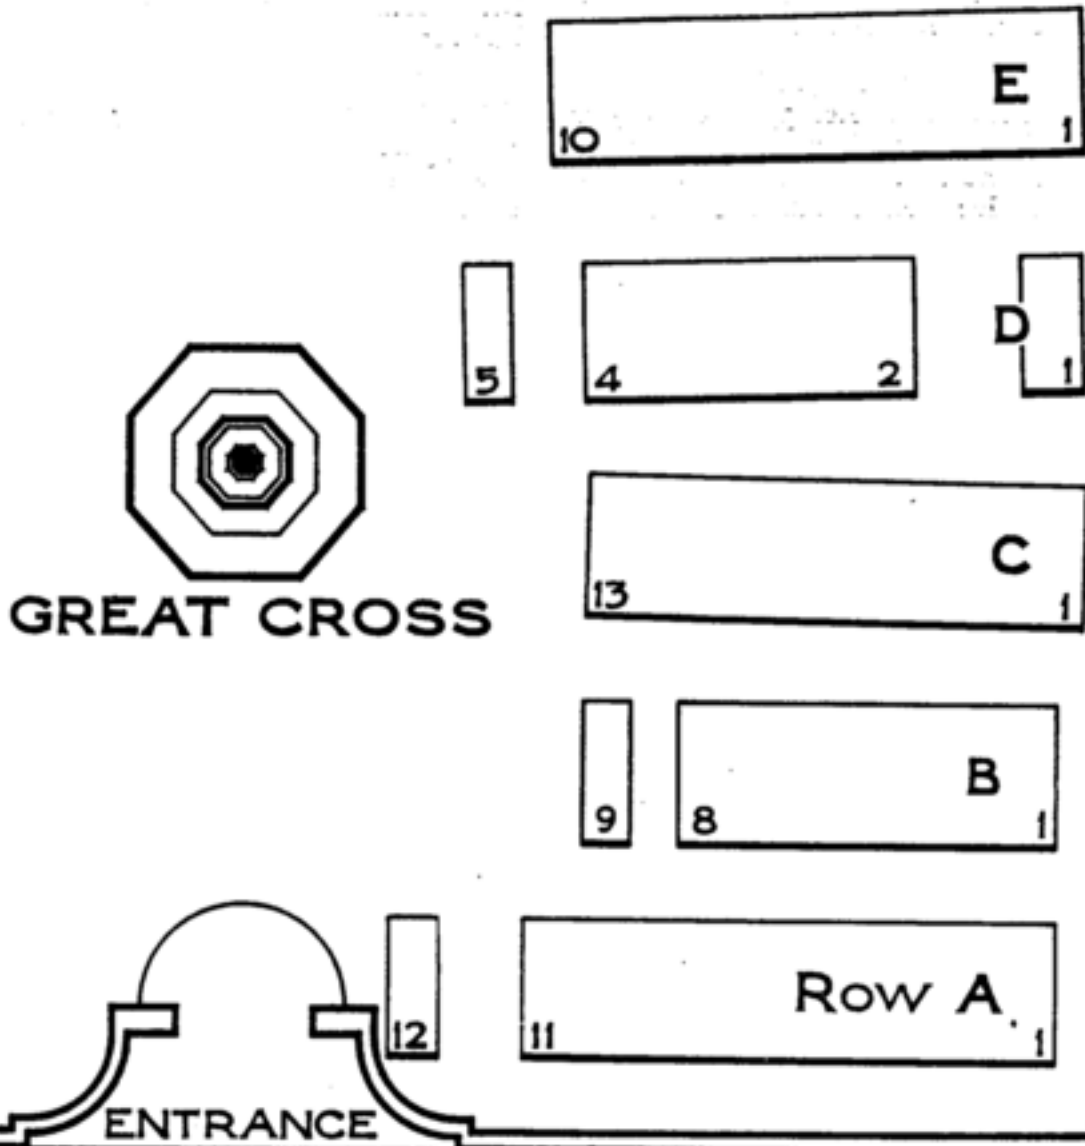

CEMETERY BOUNDARY

TO HAUSSY STATION 2 1/4 MILES

TO VERTAIN-ROMERIES HALTE 3/4 MILES

P A T H

10 0
SCALE OF

VERTAIN COMMUNAL CEMETERY EXTENSION.