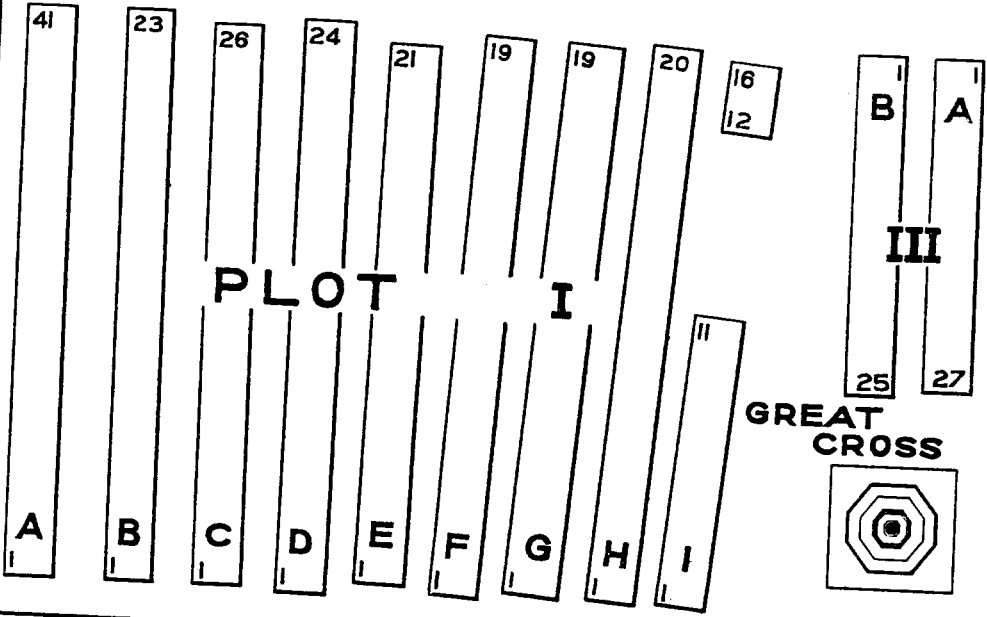

CEMETERY BOUNDARY

SEAT

TOOL STORE  
SHELTER

3 Special Memorials

ENTRANCE

DITCH

TO BAPAUME

R O A D

TO ALBERT STATION  
1/2 MILES

BAPAUME POST MILITARY CEMETERY