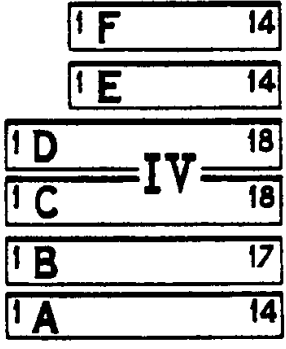

GREAT CROSS

ENTRANCE

ENTRANCE

FROM VIEILLE-CHAPELLE

ROAD TO LESTREM STA. 3 3/4 MILES
TO BETHUNE STA. 6 1/2 MILES