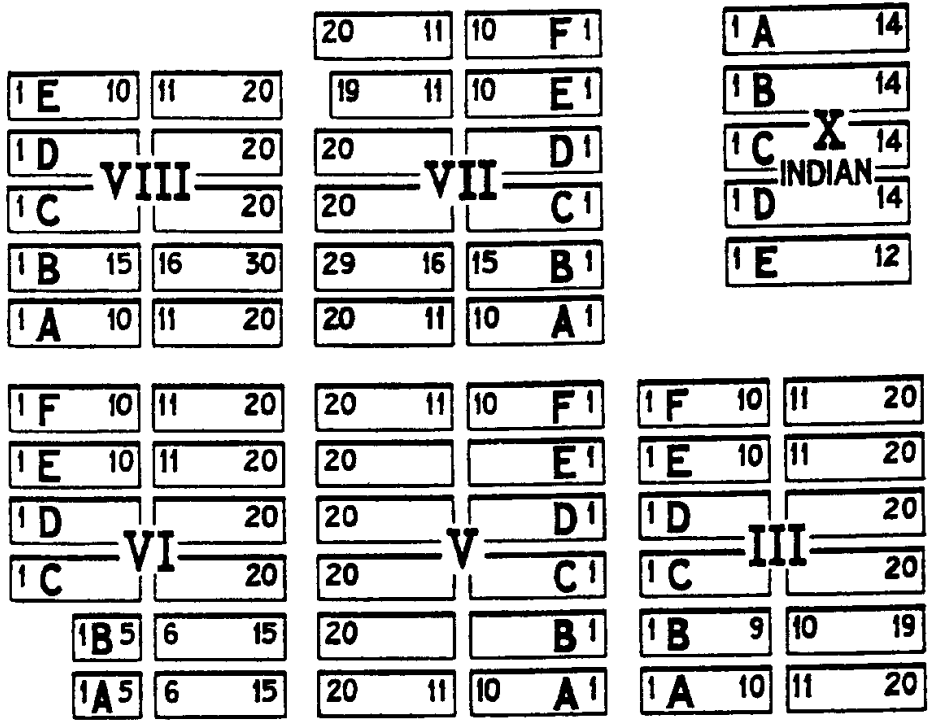

C E M E T E R Y B O U N D A R Y

WAR STONE

Special Memorials

King's Liverpools) Graveyard Mem.
Richebourg-St.Vaast) Churchyard Mem.
(Bout-de-Ville) Ger.Cem.Mem.
Royal Berks Cem.Mem.