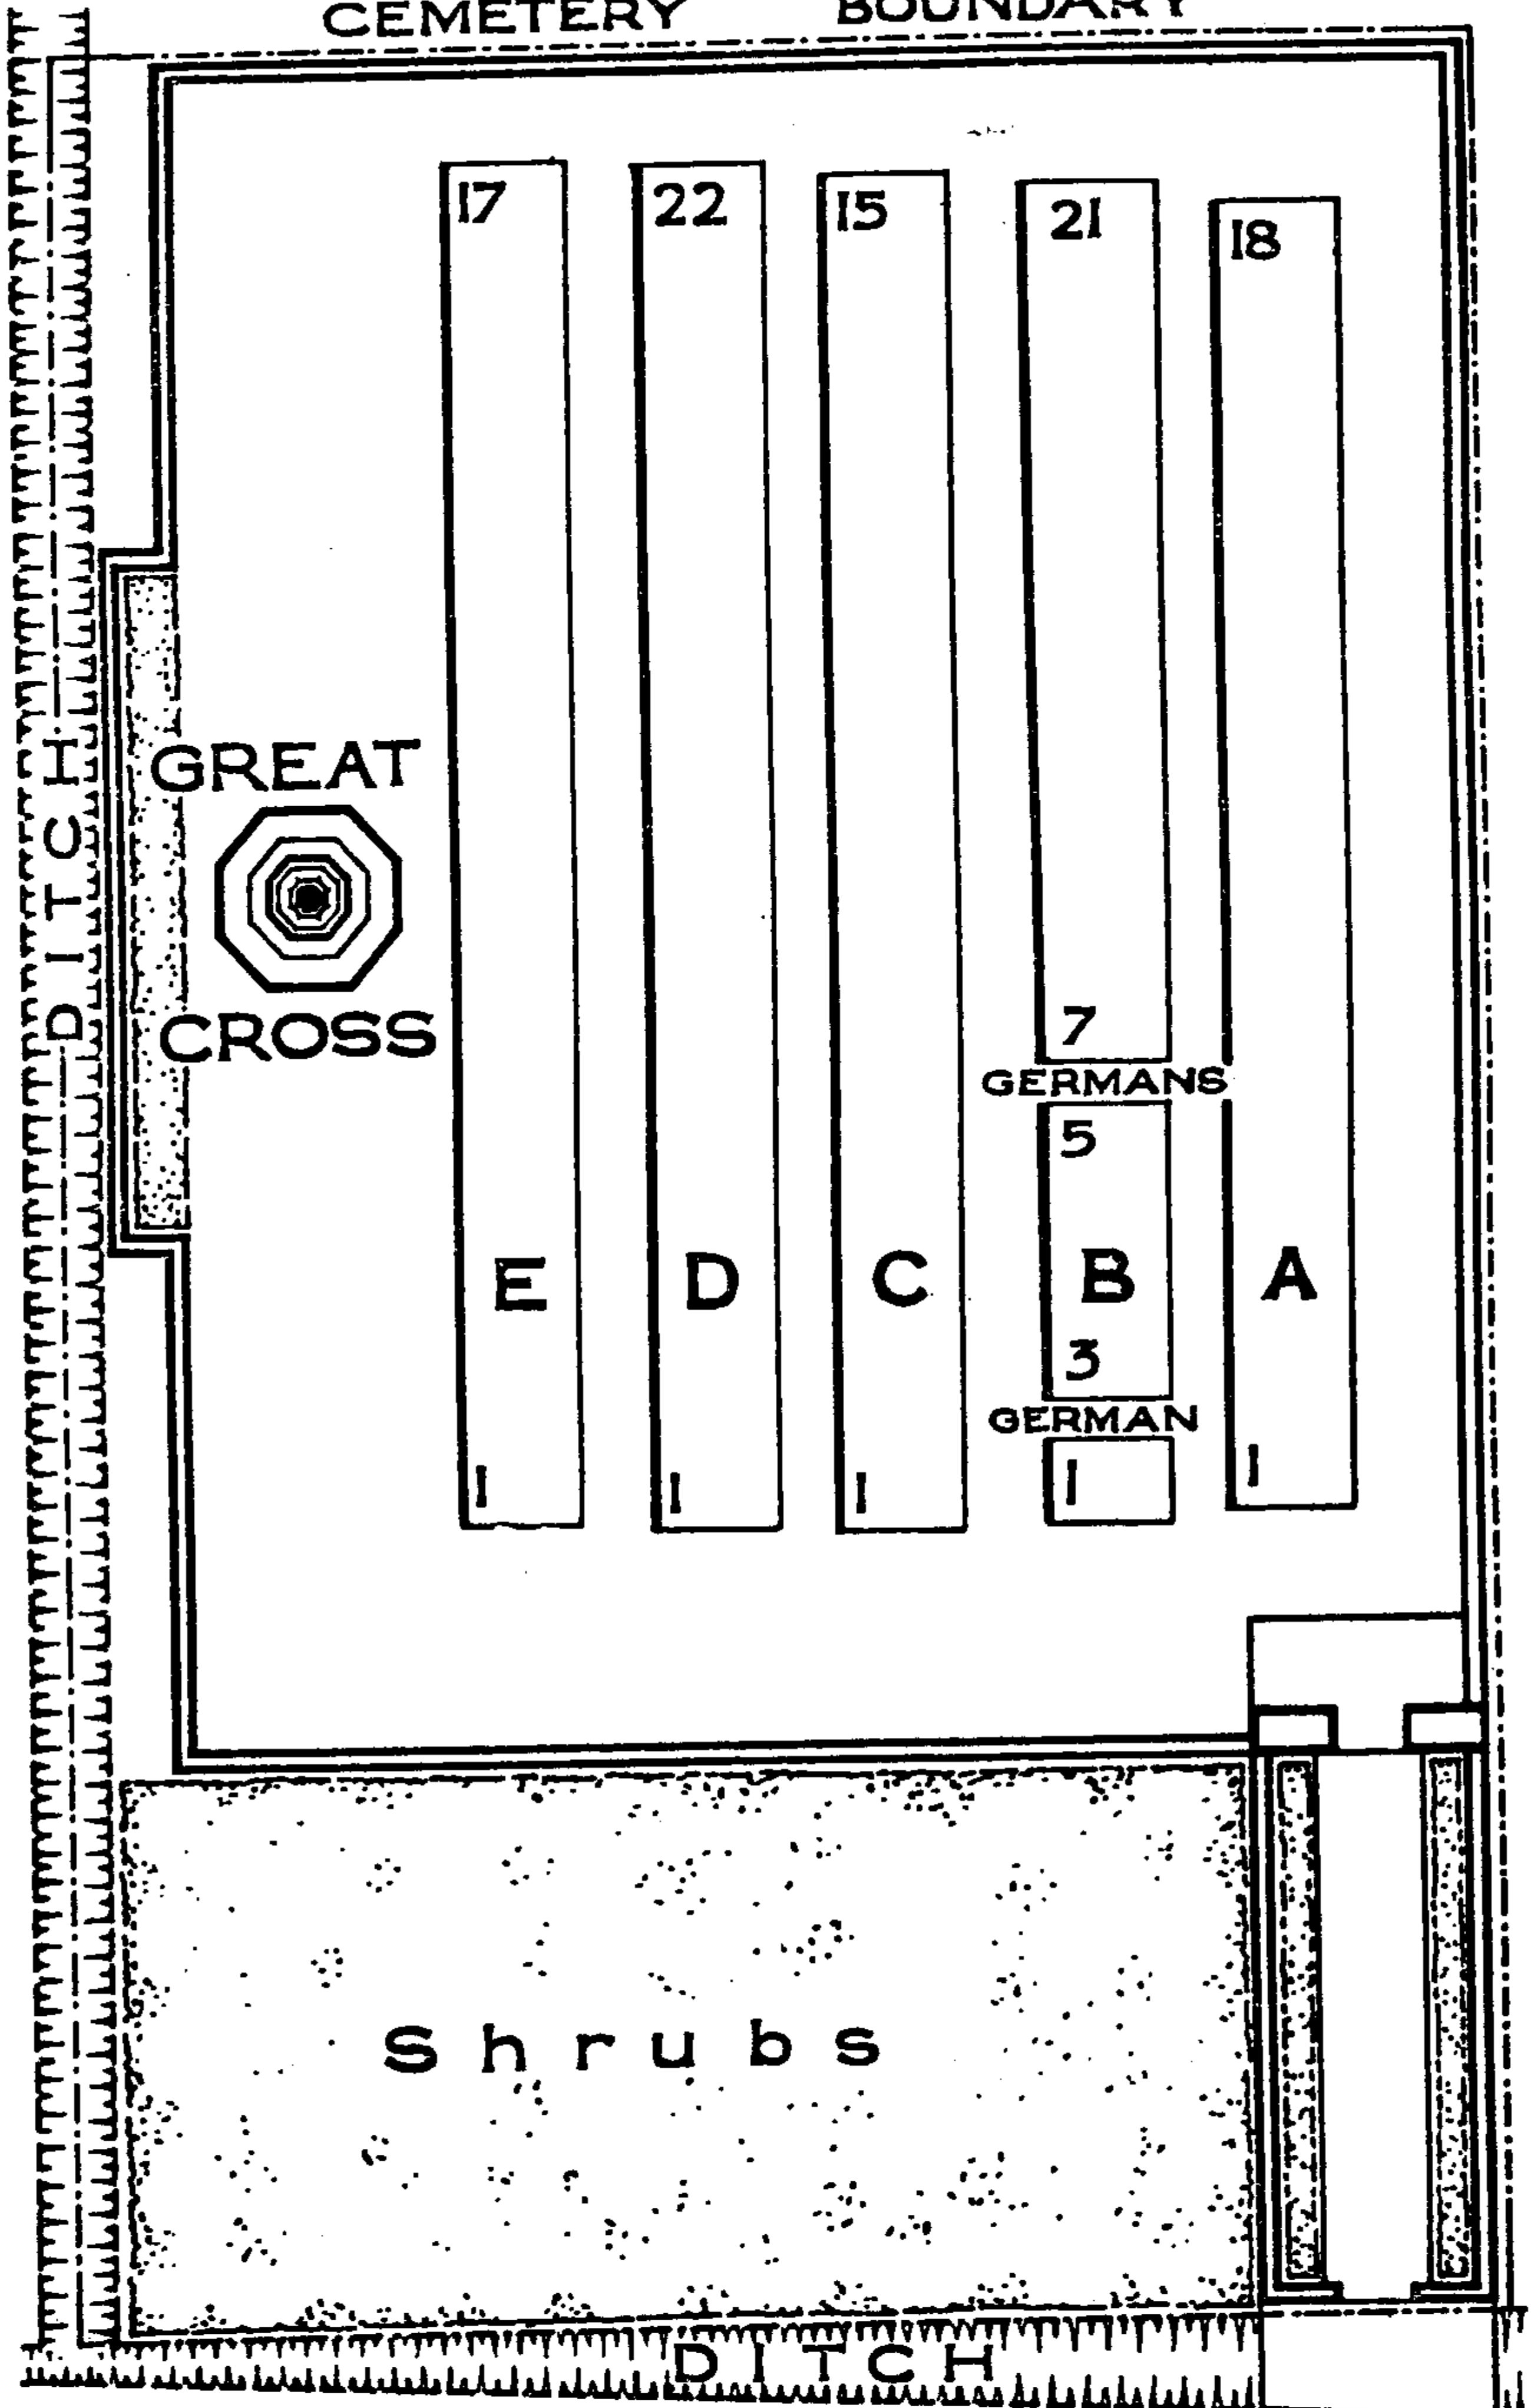

CEMETERY BOUNDARY

FROM RADINGHEM
2 MILES
ENNETIERES
STA. 2 1/2 MILES

TO BOIS-GRENIER
1100 YARDS
ARMENTIERES
STA. 3 MILES

ROAD

SCALE OF FEET
WHITE CITY CEMETERY, BOIS-GRENIER.