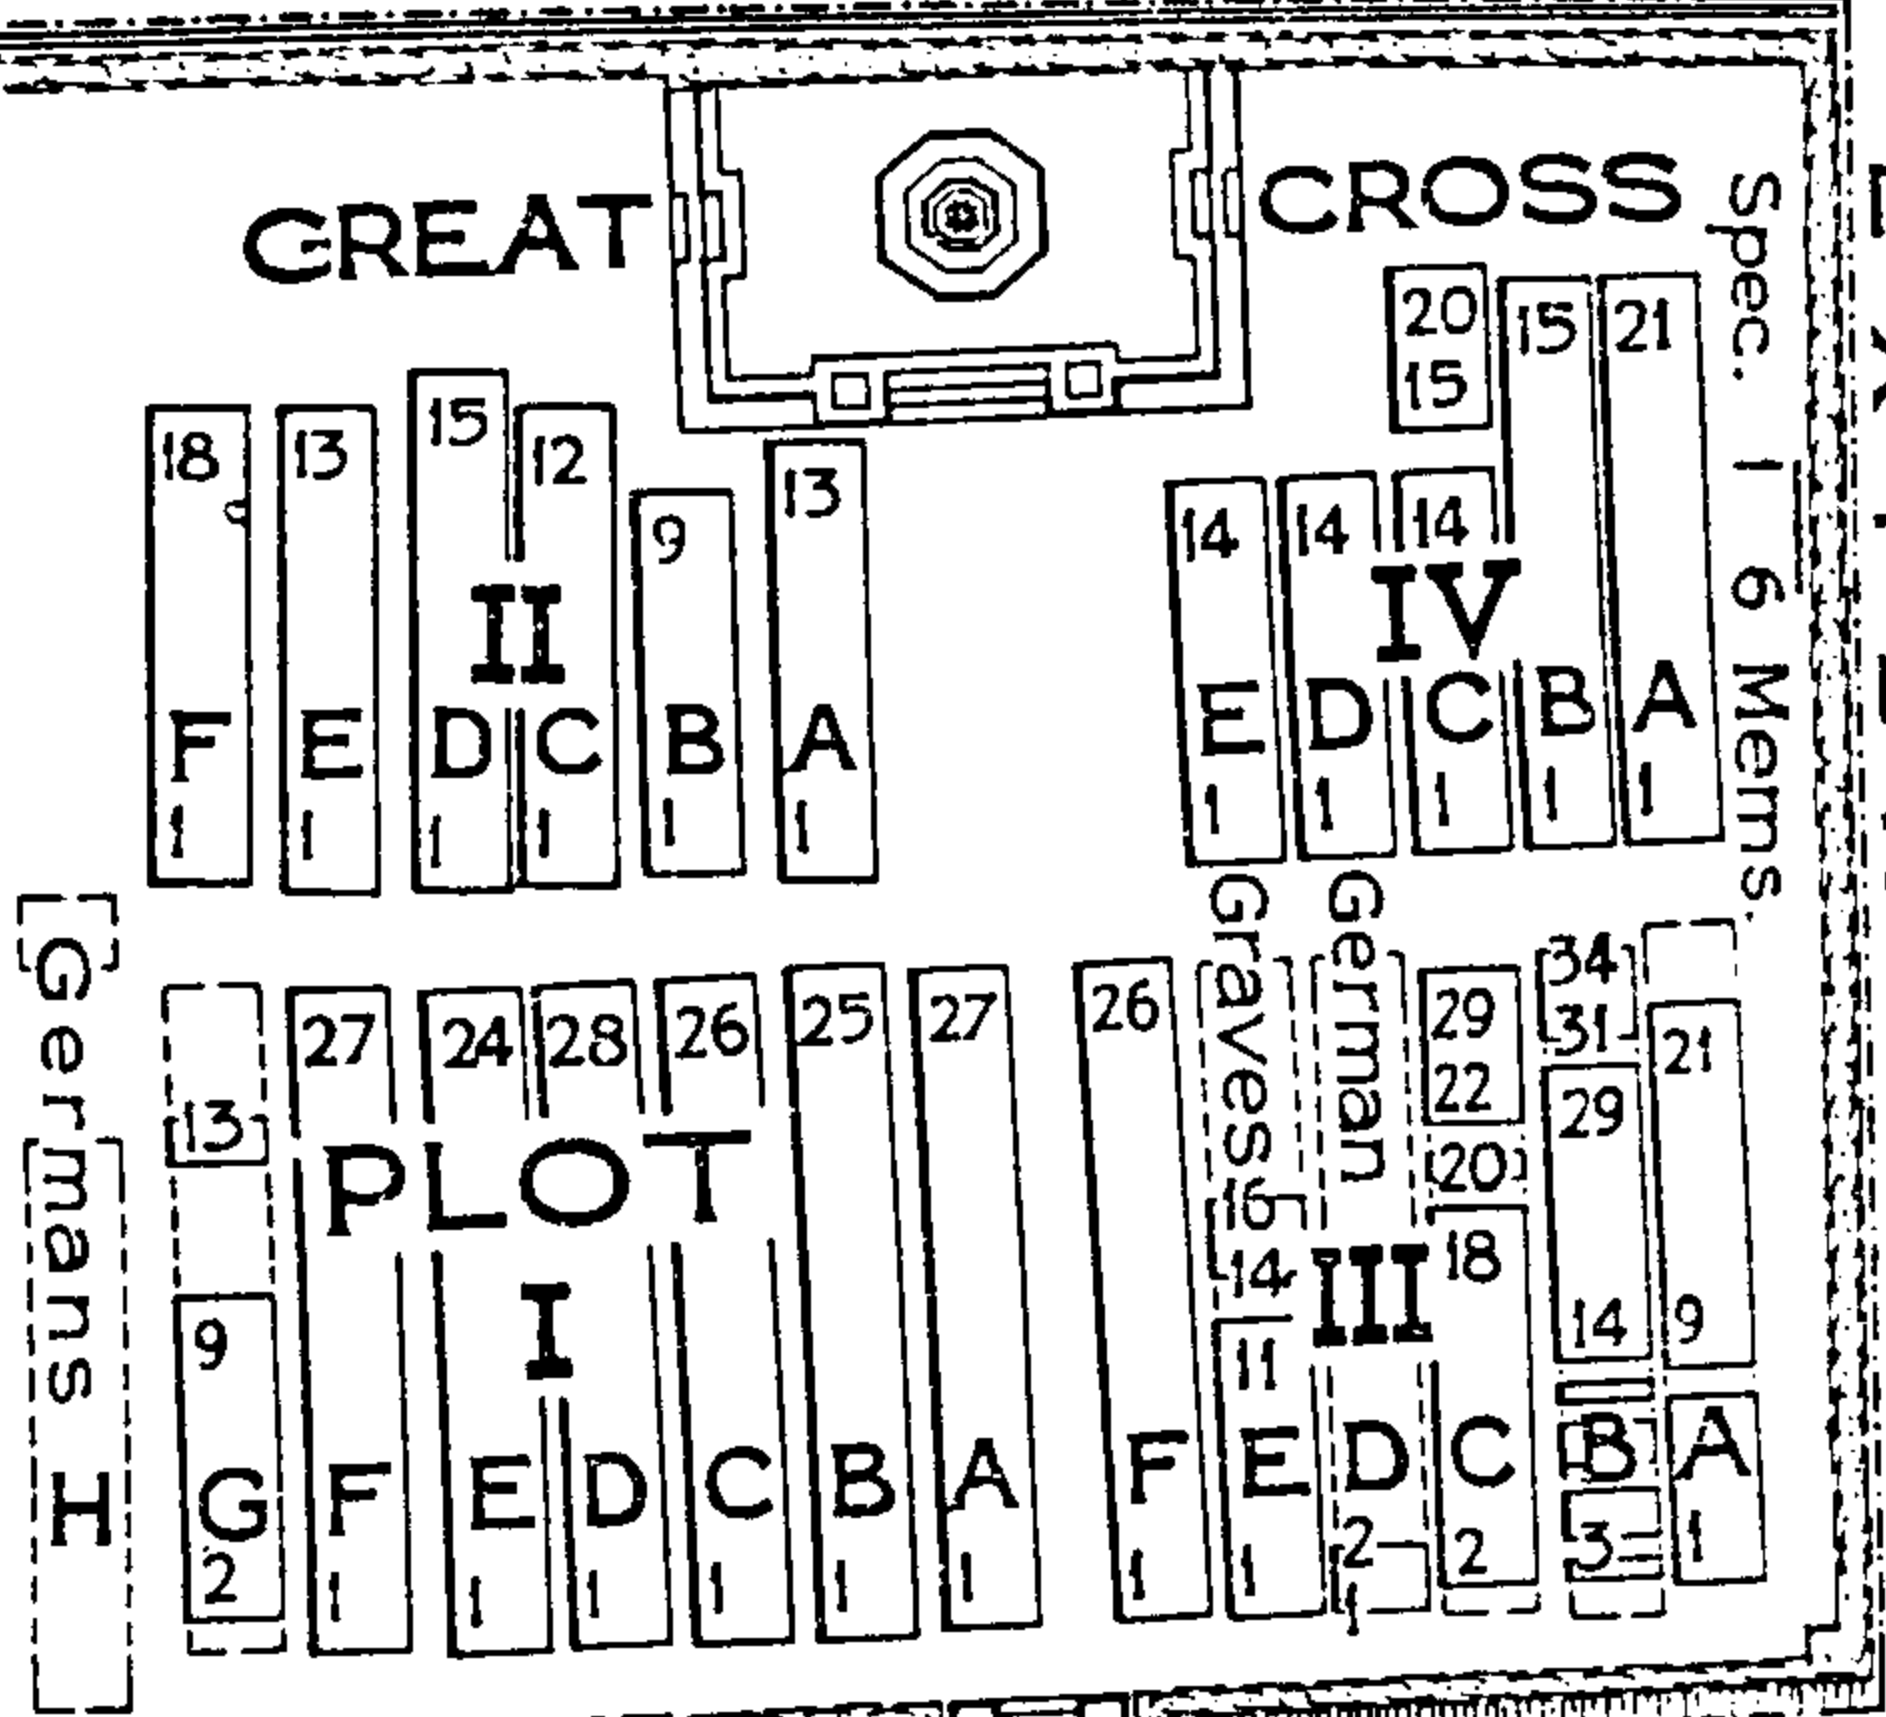

EXTENSION

Spec. 1 6 Mens.

FROM LIERAMONT

CEMETERY BOUNDARY

ROAD

TO VILLERS-FAUCON STATION 3/4 MILE

COMMUNAL

CEMETERY