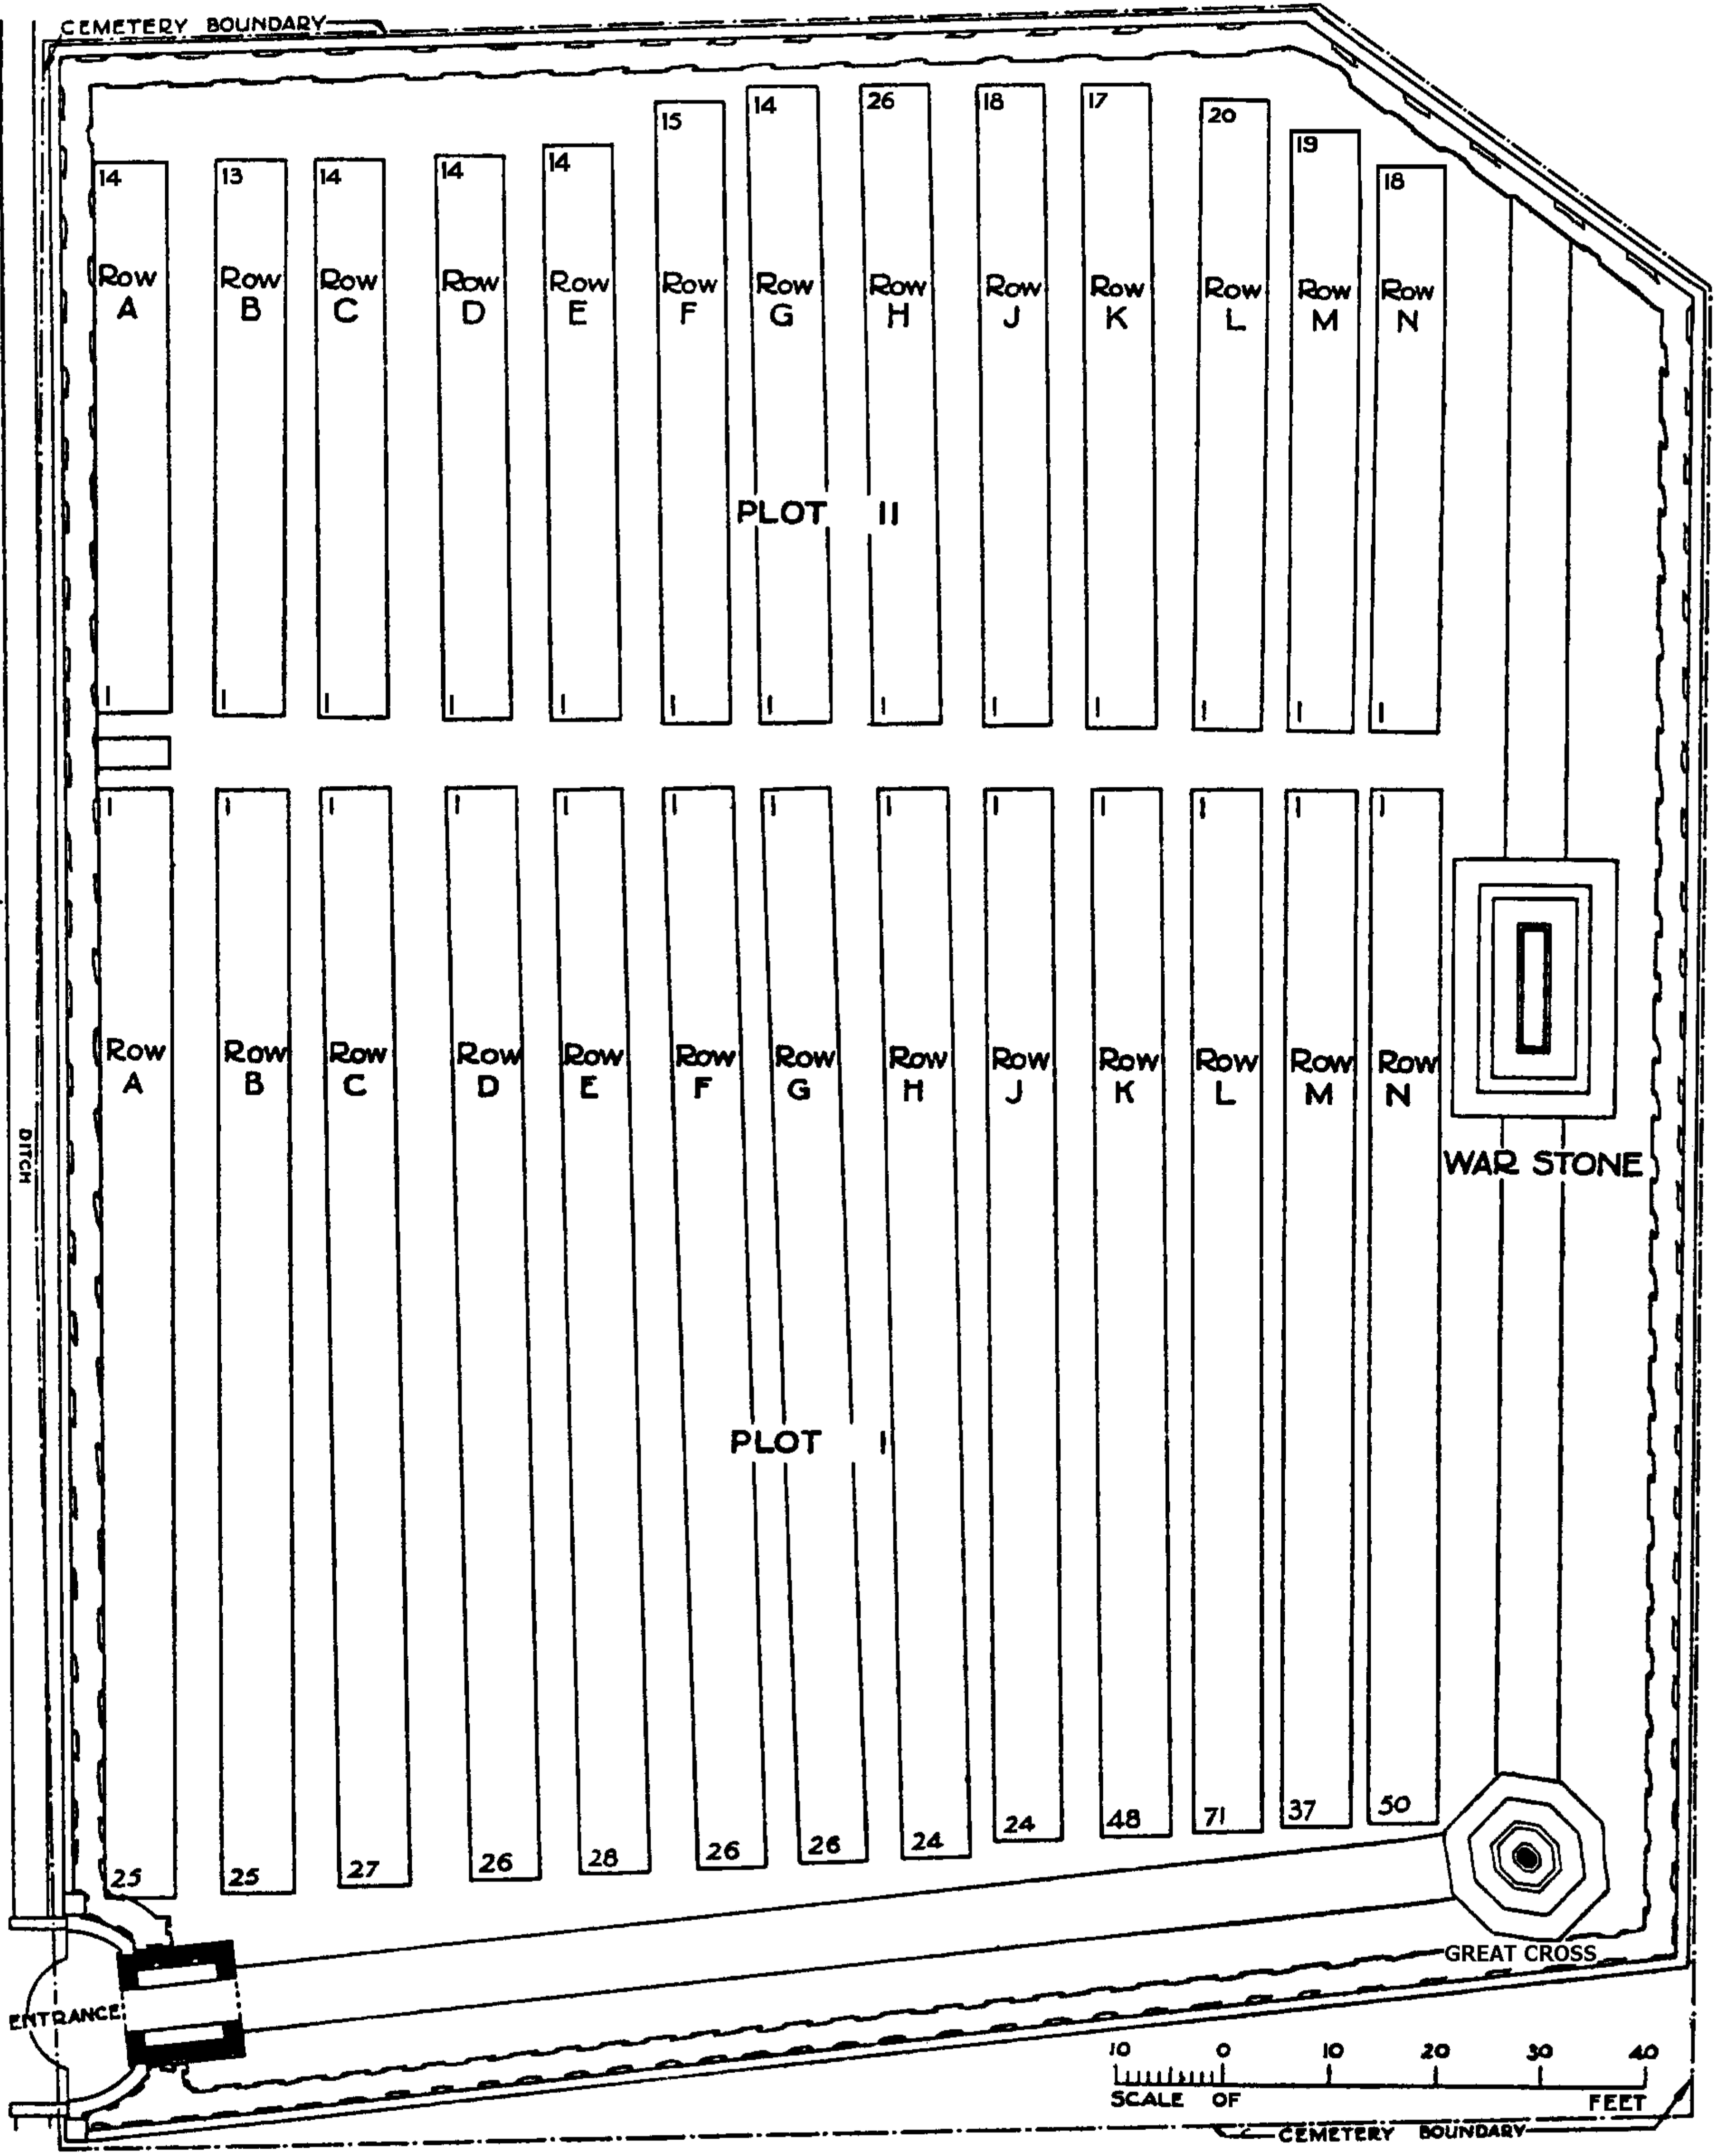

TO VLAMERTINGHE STATION 1 1/8 MILES
TO POPERINGHE STATION 2 1/2 MILES

ROAD

TO
DICKEBUSCH

PLAN OF BRANDHOEK MILITARY CEMETERY.