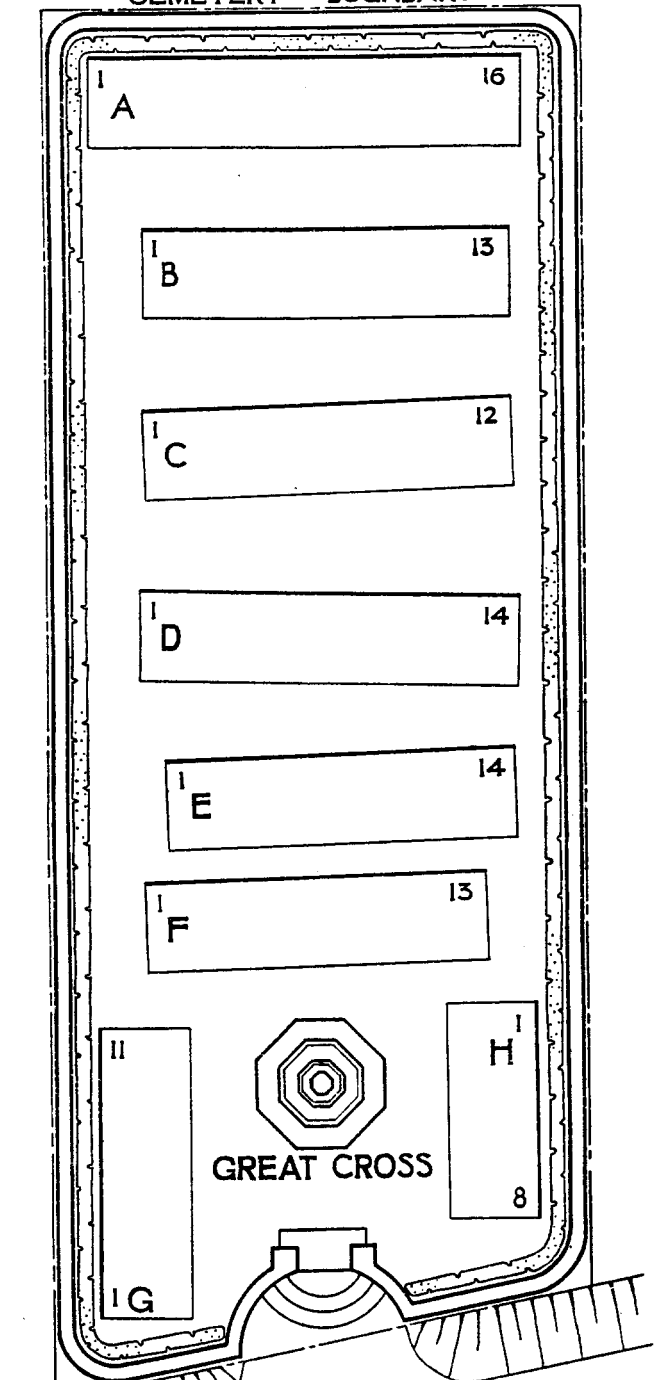

CEMETERY BOUNDARY

GREAT CROSS

ENTRANCE

R O A D

3 MILES TO CAMBRAI

10 0 10 20 30
SCALE OF FEET

FOREVILLE MILITARY CEMETERY