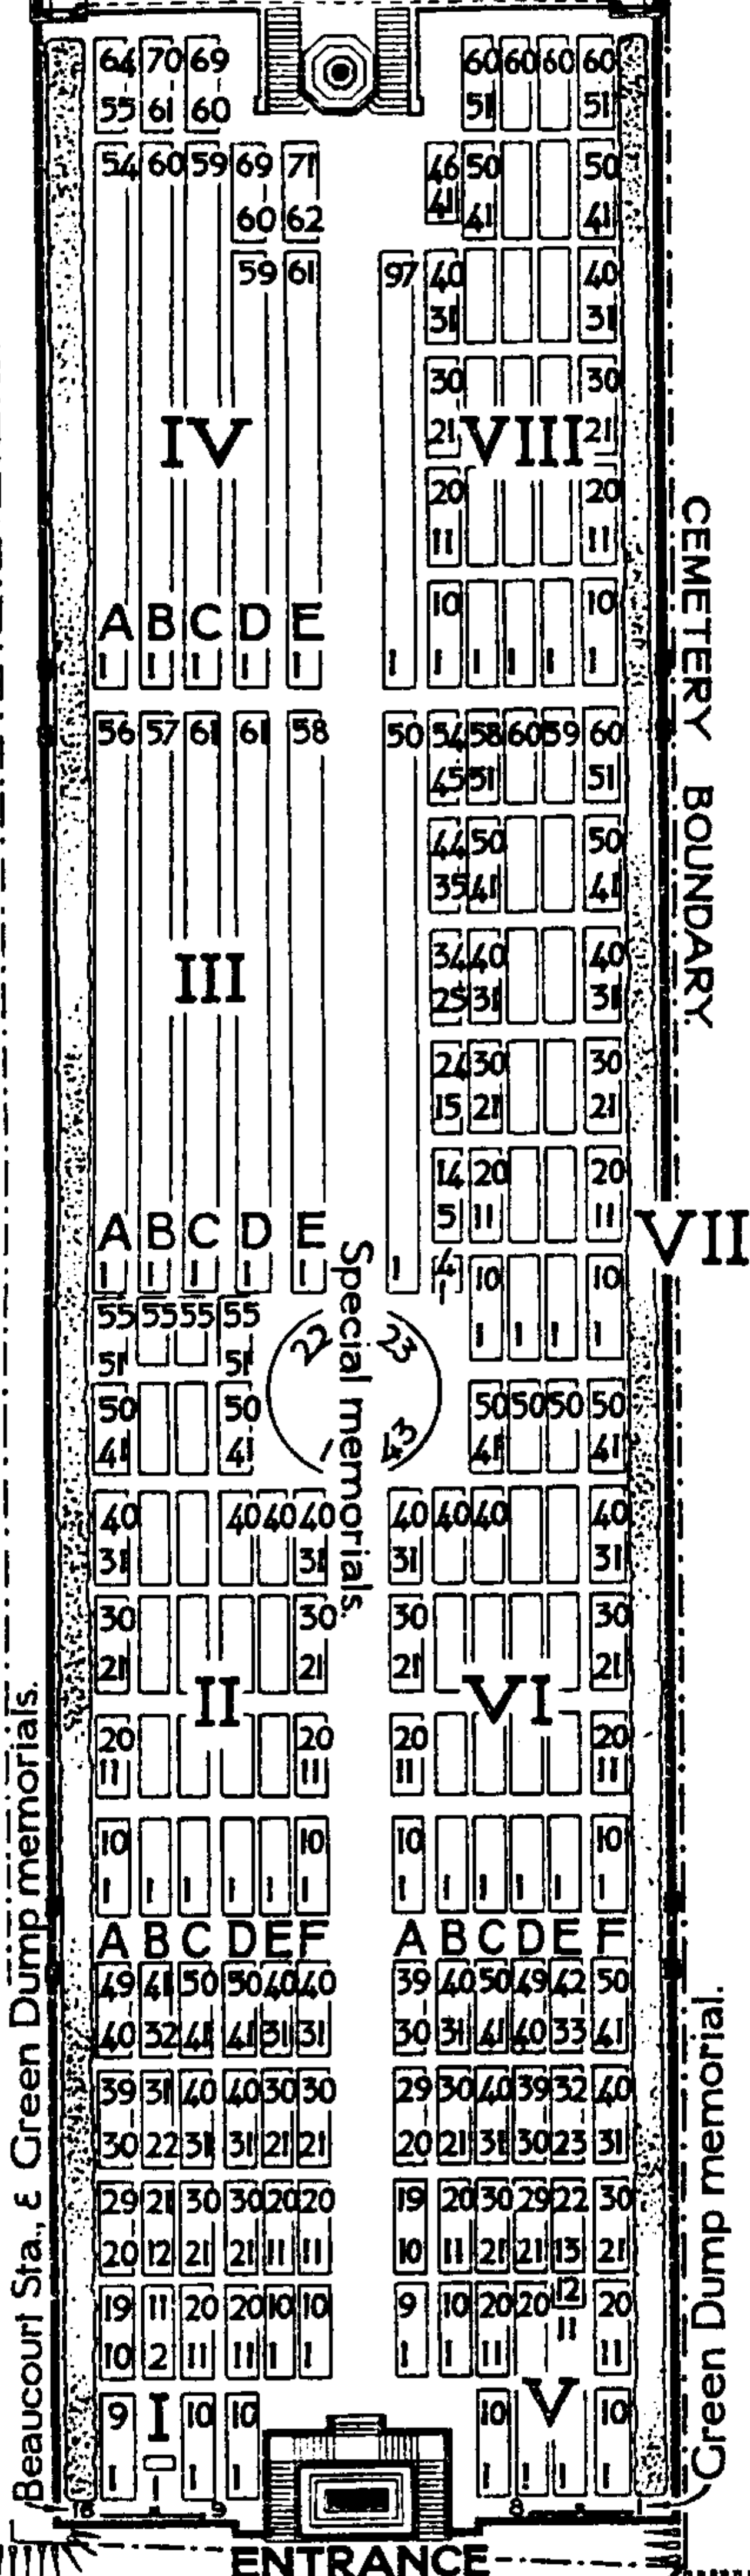

# GREAT CROSS.

Beaucourt Sta., & Green Dump memorials.

CEMETERY BOUNDARY.

4 1/2 MILES FROM ALBERT.

3/4 MILE TO BEAUCOURT-HAMEL STA.

ANCRE BRITISH CEMETERY.